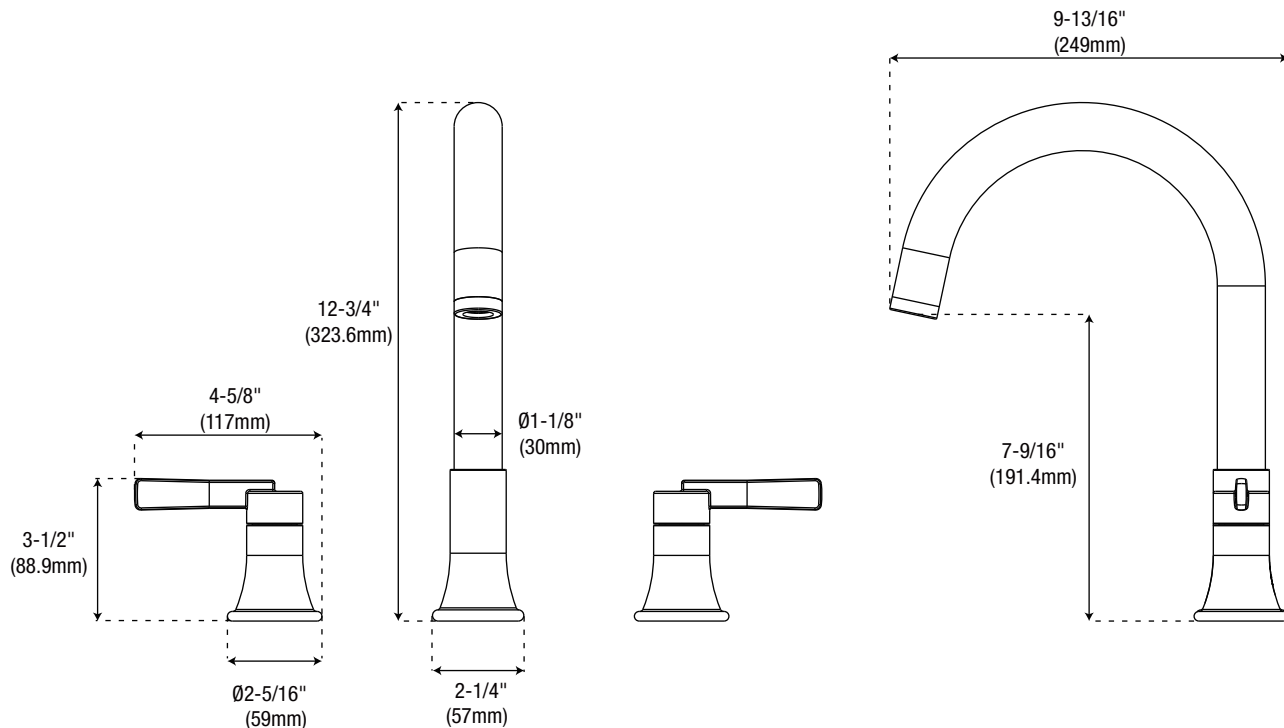

Specifications

PF88702

ORRS TWO HANDLE ROMAN TUB TRIM KIT

Product Features

- 8"-16" installation
- Metal lever handles
- Requires rough-in valve PF674163
- Min. flow rate: 7.6 gpm (28.8 L/min) at 20 psi
- Metal construction
- cUPC/IAPMO Listed

Model Numbers

PF88702CP	Chrome
PF88702ZBN	PVD Brushed nickel
PF88702MB	Matte black

PF88702CP

Product Specifications

NOTE: All dimensions and specifications are nominal and may vary $\pm 1/4"$. Use actual products for accuracy in critical situations.