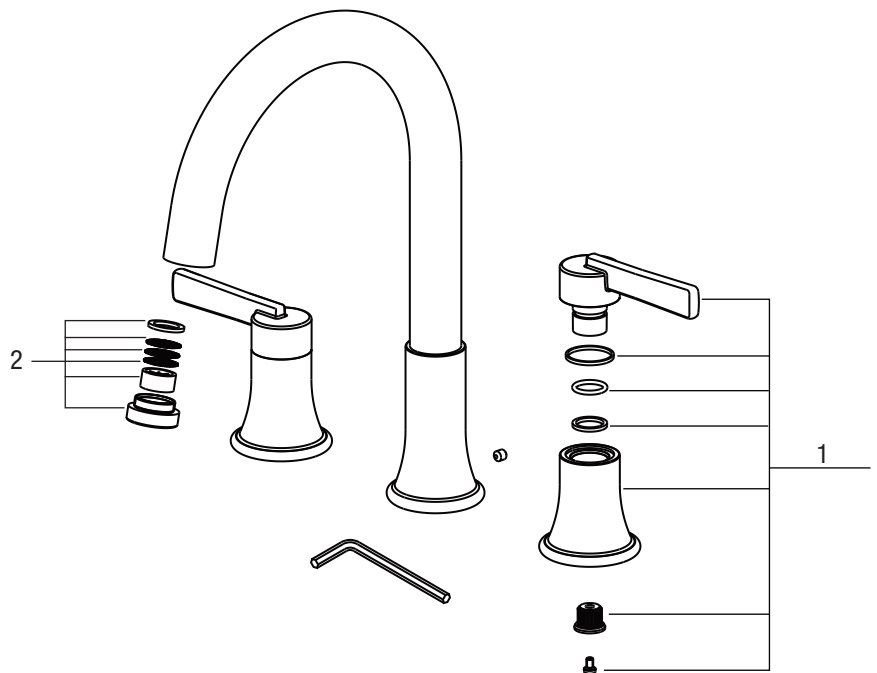

PF88702

ORRS TWO HANDLE ROMAN

TUB FAUCET TRIM

Model Numbers

- PF88702CP Chrome
- PF88702ZBN PVD brushed nickel
- PF88702MB Matte black

No.	Item	Part Number	Material Type
1	Handle Assembly	OBPF75Y03607000*	Metal, Plastic
2	Aerator Assembly	OBPF55Y03608000*	Metal, Plastic

PF88702CP

*specify finish

Warranty and Codes

This product comes complete with installation, operating, care and maintenance instructions. This PROFLO faucet carries a limited lifetime warranty when installed in residential applications. The warranty is five years in commercial applications. This product meets ANSI: A112.18.1. *Compliant with lead content requirements of US Senate Bill S.3874*