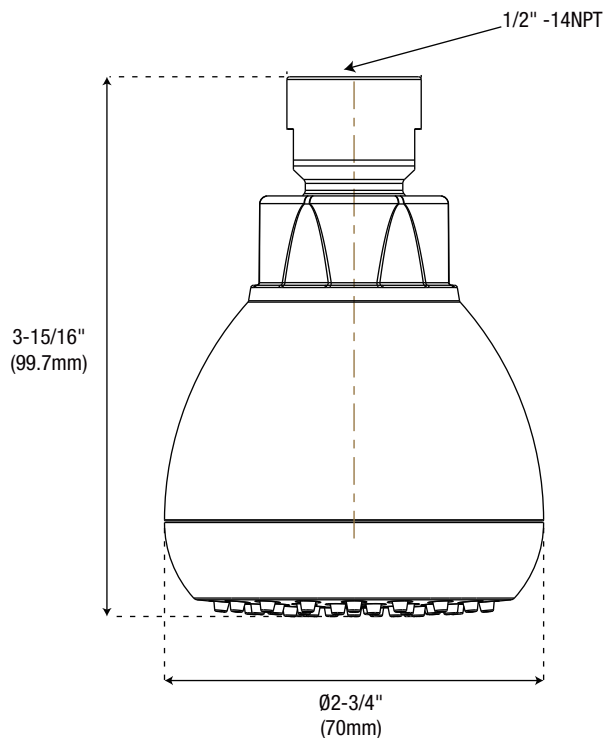

Specifications

PFSH325G

Low Flow 1.5 gpm Shower Head

Product Features

- Solid brass swivel connection
- Max. flow rate: 1.5 gpm (5.7 L/min) at 80 psi
- Easy clean rubber nozzles
- cUPC/IAPMO listed
- WaterSense® certified

Model Numbers

- PFSH325GCP Chrome
PFSH325GZBN PVD Brushed nickel

PFSH325GCP

Product Specifications

* All measurements are nominal. Please verify before actual installation.

Warranty and Codes

This product comes complete with installation, operating, care and maintenance instructions. This PROFLO faucet carries a limited lifetime warranty when installed in residential applications. The warranty is five years in commercial applications. This product meets ANSI: A112.18.1.