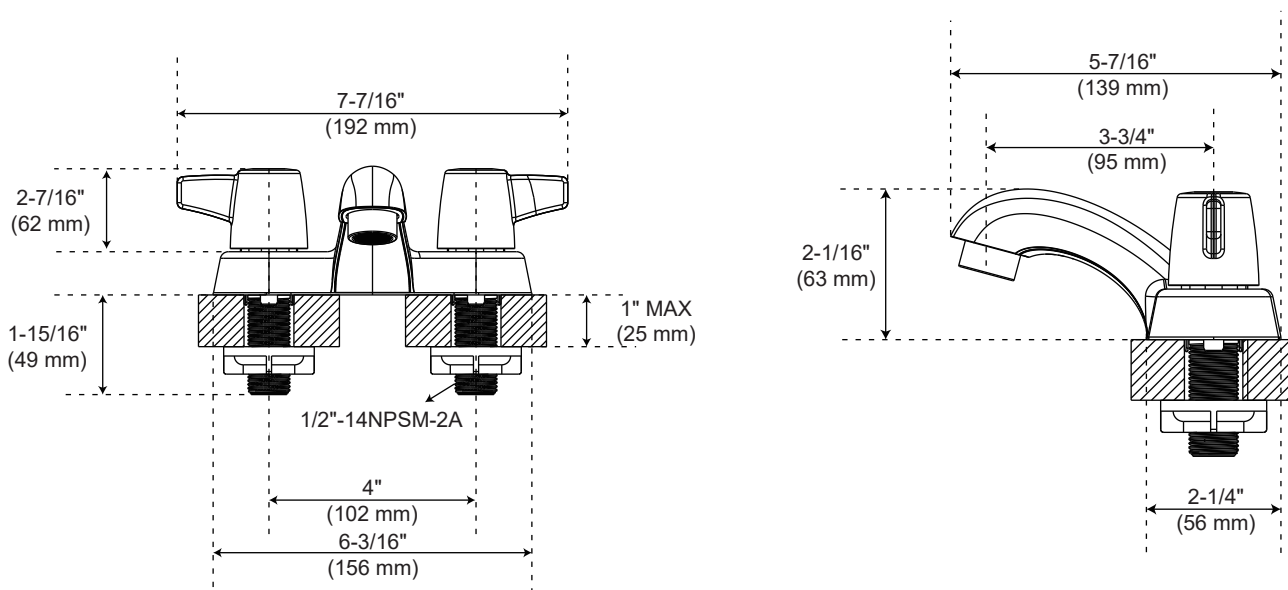

Codes and Certifications

PFWSC1147LCP

- Certified to ASME A112.18.1 / CSA B125.1
- cUPC/IAPMO listed
- Handle ADA compliant
- EPA WaterSense certified
- NSF/ANSI/CAN61: Q < 1