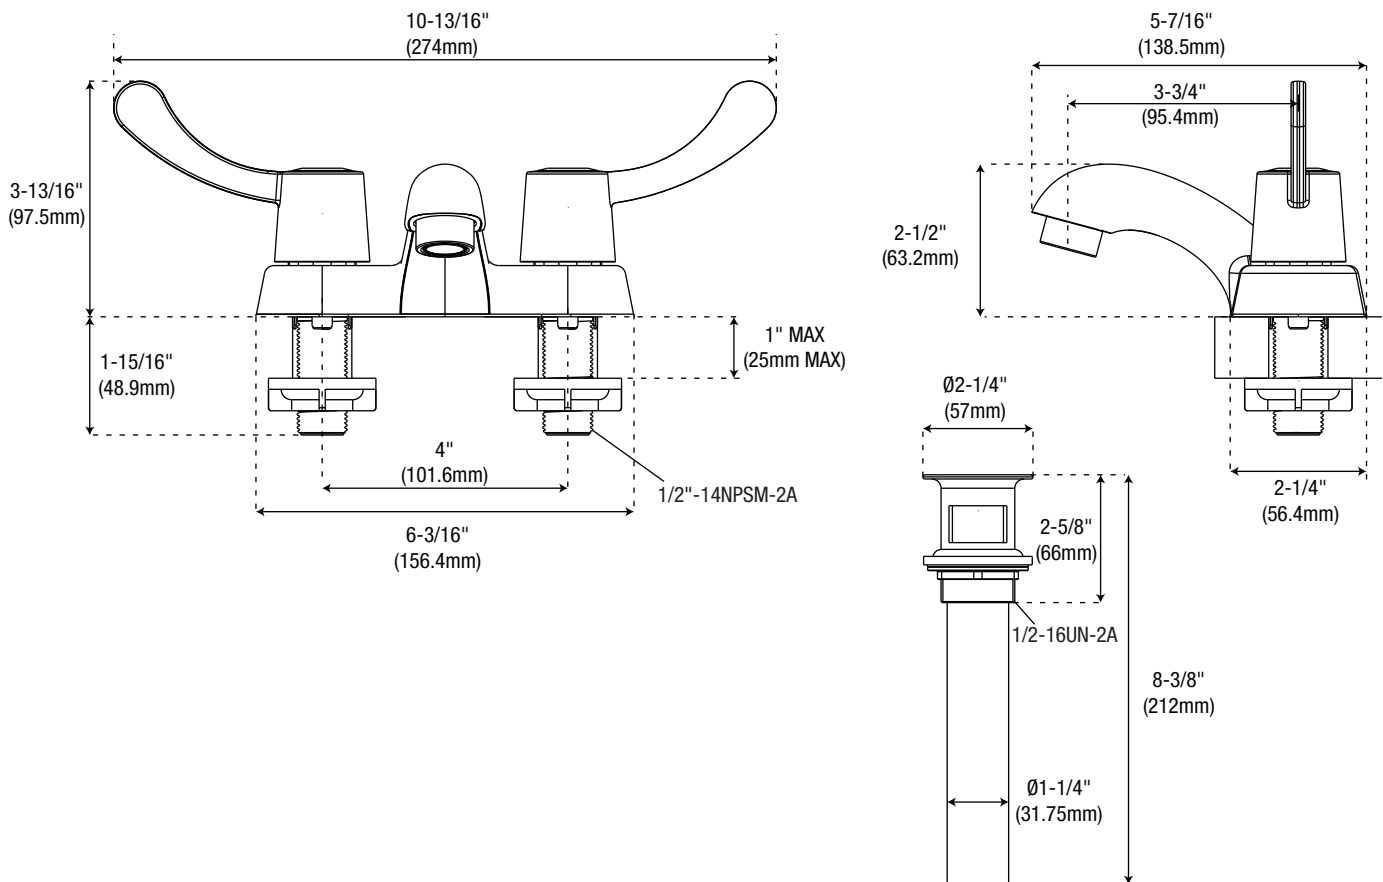

Product Features

- Ceramic cartridges
- Metal lever handles
- Max. flow rate: 1.2 gpm (4.5 L/min) at 60 psi
- With metal drain
- EPA WaterSense approved
- cUPC/IAPMO listed
- ADA Compliant

Model Numbers

PFWSC1347GCP Chrome

PFWSC1347GCP

Product Specifications

NOTE: All dimensions and specifications are nominal and may vary ±1/4". Use actual products for accuracy in critical situations.

Warranty and Codes

This product comes complete with installation, operating, care and maintenance instructions. This PROFLO faucet carries a limited lifetime warranty when installed in residential applications. The warranty is five years in commercial applications. This product meets ASME: A112.18.1. *Compliant with lead content requirements of US Senate Bill S.3874.