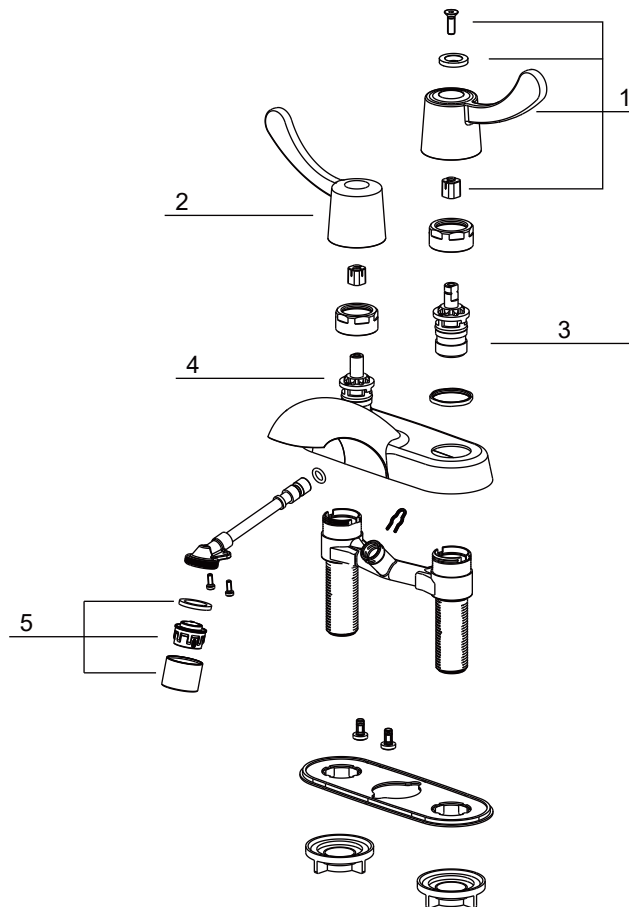

Parts Breakdown

**PFWSC13475L CENTERSET
LAVATORY FAUCET**

Parts

No.	Part Name	Part Number	Material
1	Handle Cold	OBPF75Y03618010*	Plastic, Metal
2	Handle Hot	OBPF75Y03618000*	Plastic, Metal
3	Cartridge - Cold	OBPF25D8003100NT0	Plastic, Ceramic, Metal
4	Cartridge - Hot	OBPF25D8003000NT0	Plastic, Ceramic, Metal
5	Aerator	OBPF55Y03620000*	Plastic, Metal

PFWSC13475LCP

For detailed warranty information, visit ferguson.com/proflo-faucet-warranty.

** Designate proper finish suffix