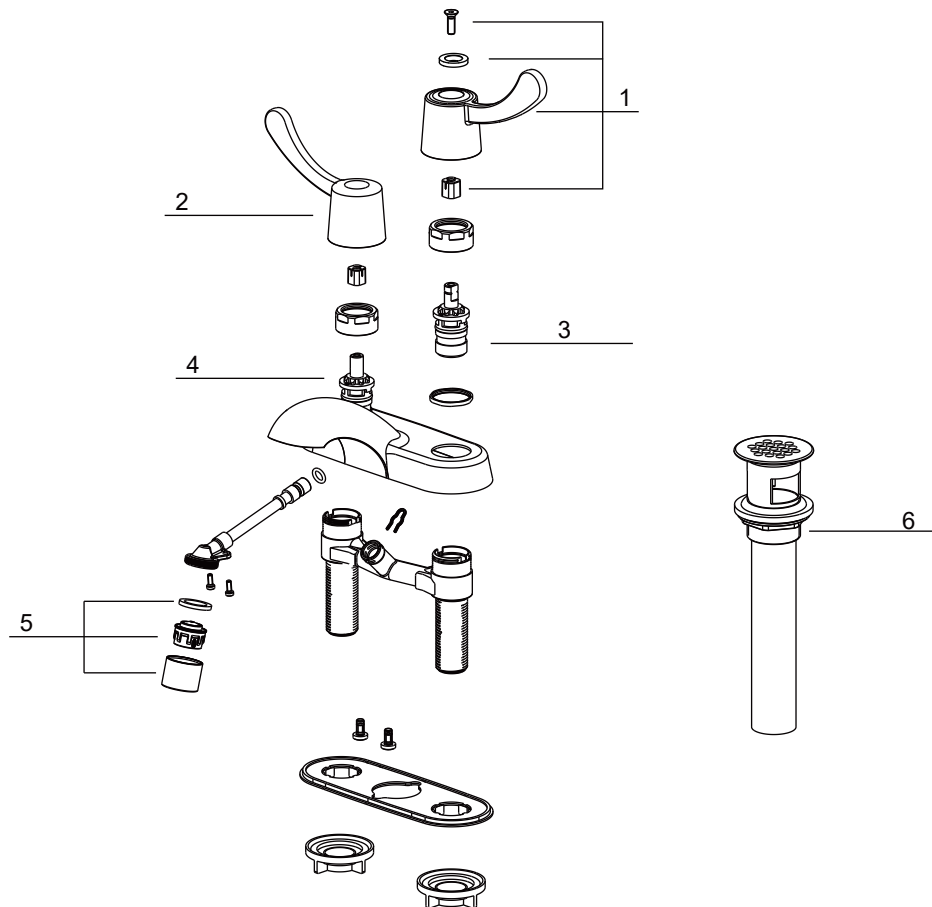

Parts Breakdown

PFWSC1347G CENTERSET LAVATORY FAUCET

Parts

No.	Part Name	Part Number	Material
1	Handle Cold	OBPF75Y03618010*	Plastic, Metal
2	Handle Hot	OBPF75Y03618000*	Plastic, Metal
3	Cartridge - Cold	OBPF25D8003100NTO	Plastic, Ceramic, Metal
4	Cartridge - Hot	OBPF25D8003000NTO	Plastic, Ceramic, Metal
5	Aerator	OBPF55Y03617000*	Plastic, Metal
6	Pop up drain	OBPF95Y03484000	Plastic, Metal

PFWSC1347GCP

For detailed warranty information, visit ferguson.com/proflo-faucet-warranty.

** Designate proper finish suffix