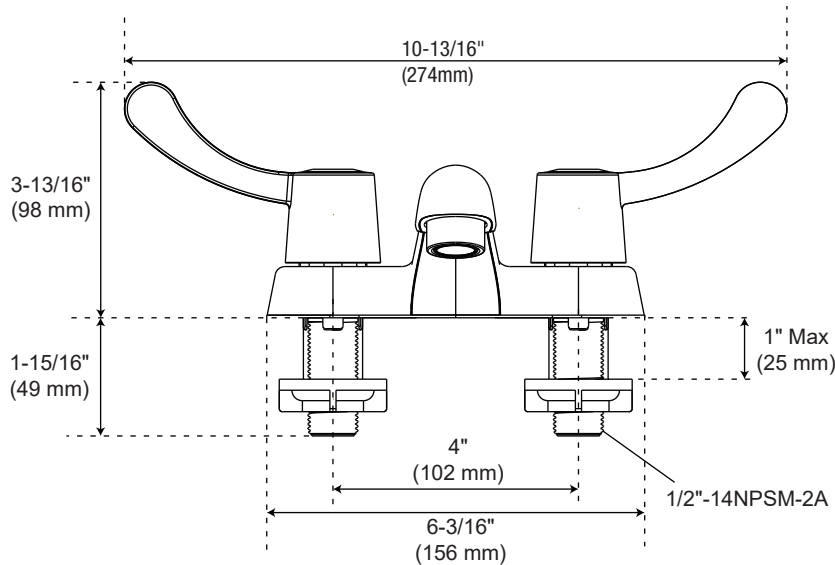

Codes and Certifications

- Certified to ASME A112.18.1 / CSA B125.1
- cUPC/IAPMO listed
- Handle ADA compliant
- EPA WaterSense certified
- NSF/ANSI/CAN61: Q < 1