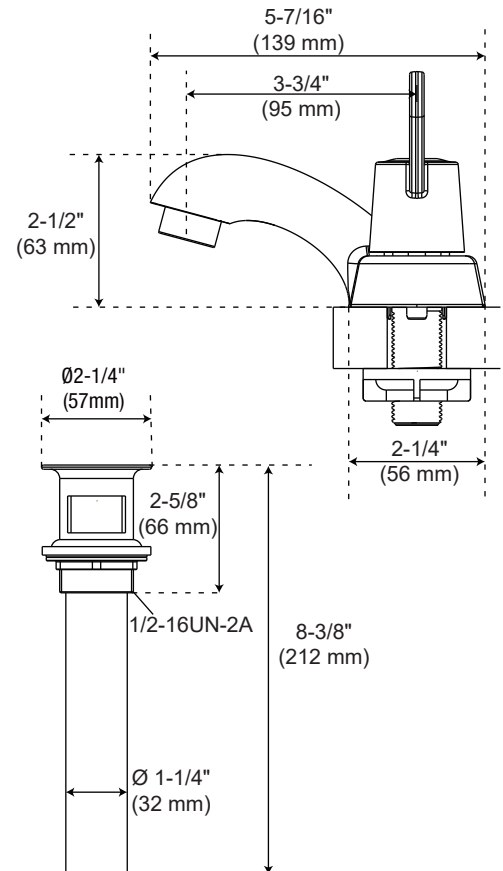

PFWSC1347GCP