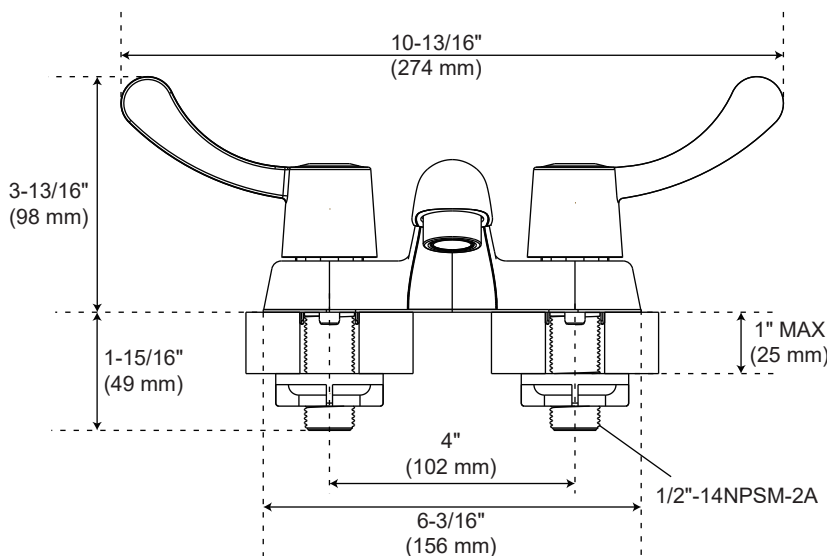

For detailed warranty information, visit ferguson.com/proflo-faucet-warranty.