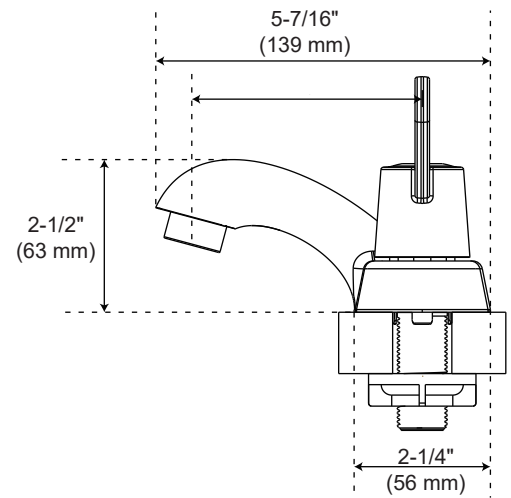

For detailed warranty information, visit ferguson.com/proflo-faucet-warranty.