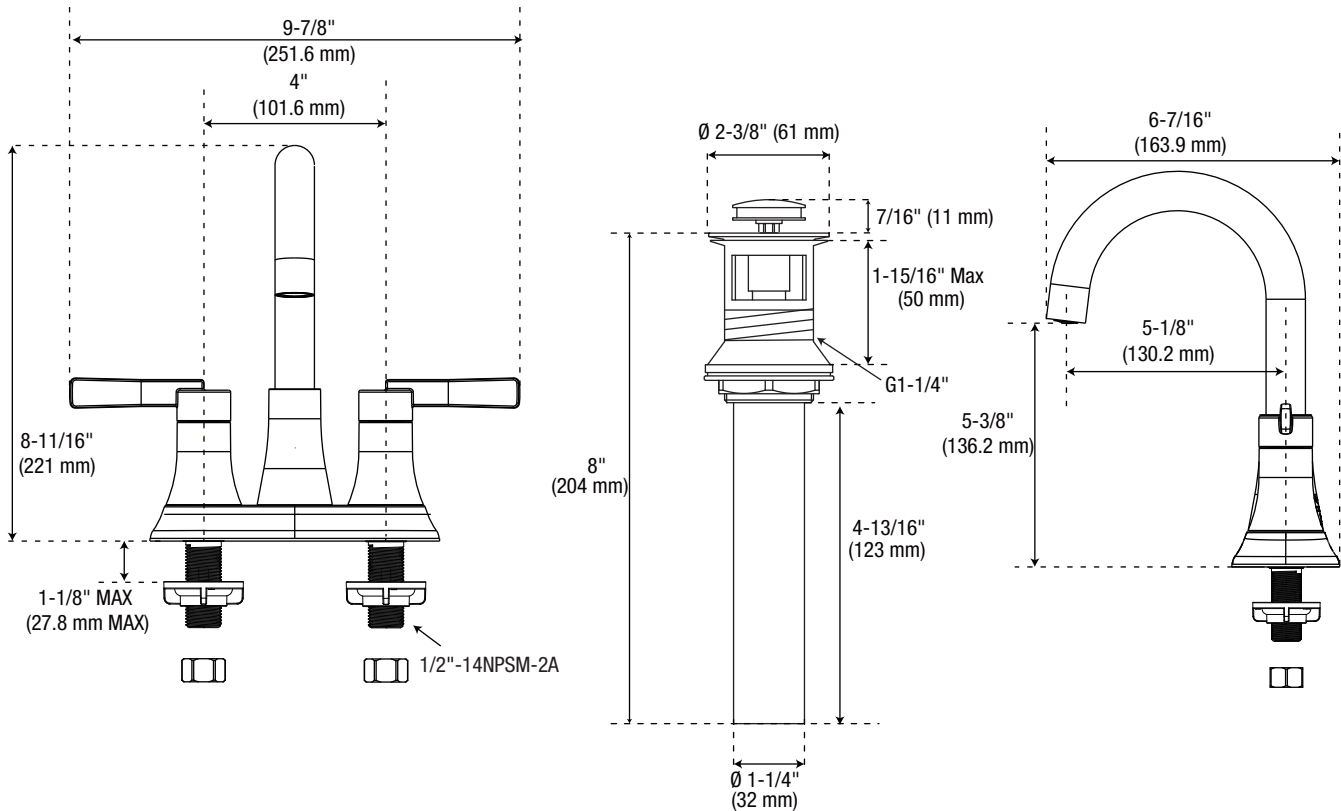

Specifications

PFWSC8847 ORRS COLLECTION

TWO HANDLE LAVATORY FAUCET

Product Features

- Ceramic disc cartridges
- Metal lever handle
- With metal pop-up
- Max. flow rate: 1.2 gpm (4.5 L/min) at 60 psi
- EPA WaterSense approved
- cUPC/IAPMO listed
- ADA compliant

Model Numbers

PFWSC8847CP	Chrome
PFWSC8847ZBN	Brushed nickel
PFWSC8847MB	Matte black

PFWSC8847CP

Product Specifications

NOTE: All dimensions and specifications are nominal and may vary $\pm 1/4"$. Use actual products for accuracy in critical situations.