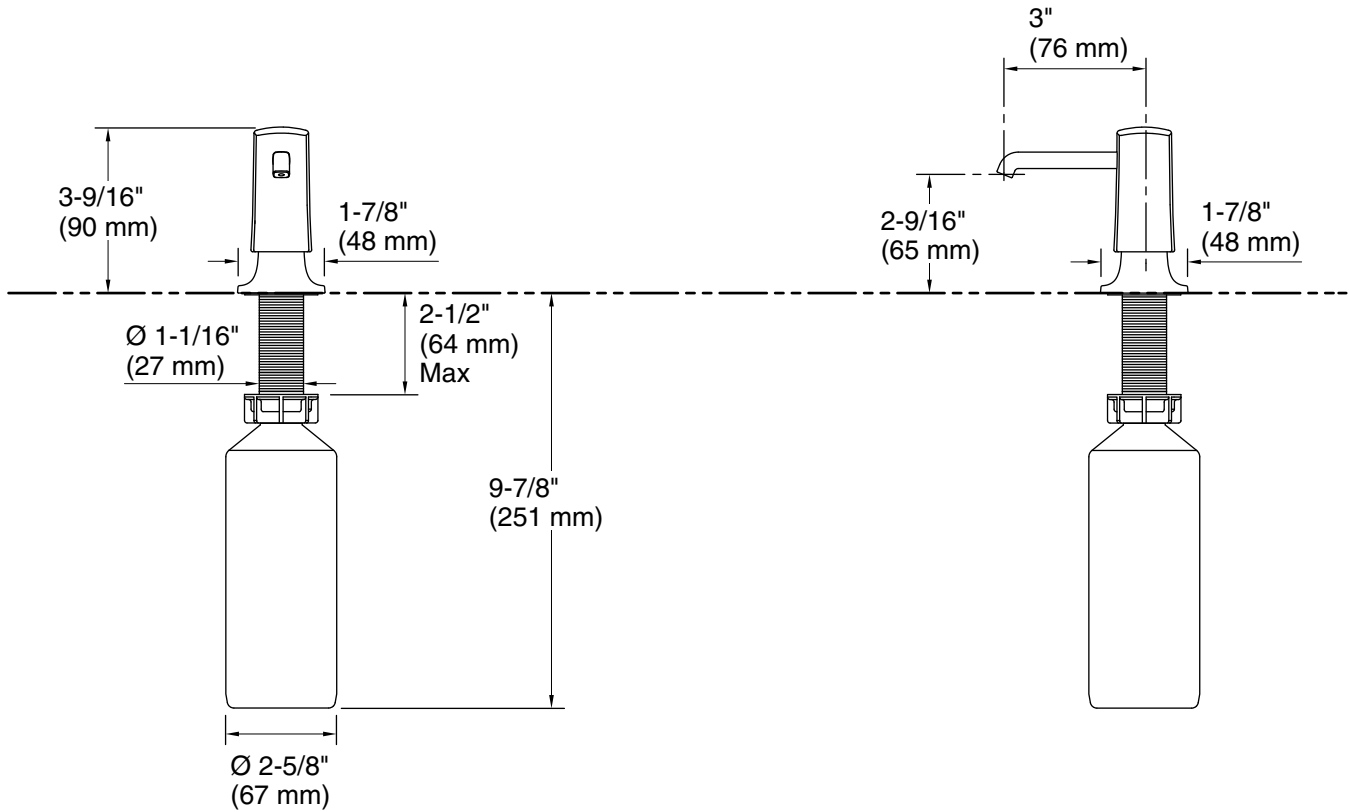

Features

- Holds up to 16 ounces of soap or lotion; refillable from top
- Greater thread length is suitable for use with thicker countertops
- Coordinates with the Graze® kitchen faucet collection

Material

Technical Information

All product dimensions are nominal.

Installation Type: Deck-mount, Undercounter

Material: Brass/Plastic