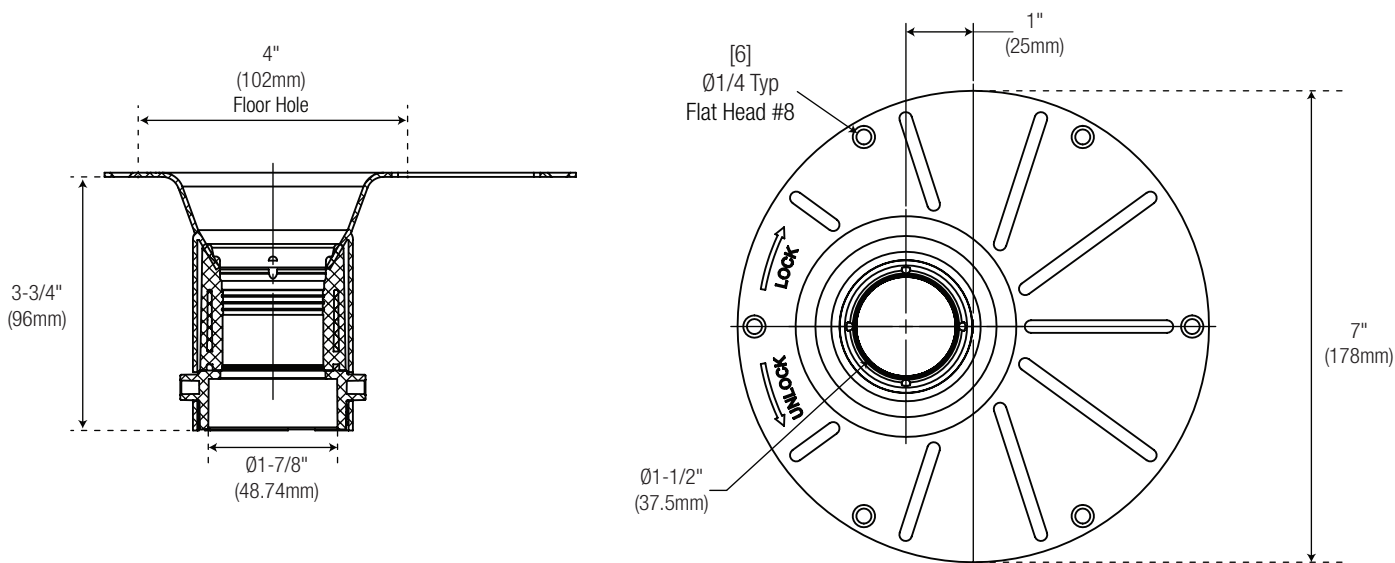

Product Specifications

* All measurements are nominal. Please verify before actual installation.

Warranty and Codes

This product comes complete with installation, operating, care and maintenance instructions. This PROFLO faucet carries a limited lifetime warranty when installed in residential applications. The warranty is 5 years in commercial applications. This product meets UPC.

Certification*

Mod# ITD35

C US

Meets UPC

File# 33062

*The "cSAUS Meets UPC" mark means the product conforms to the requirements of the NPC, UPC, IPC and IRC.