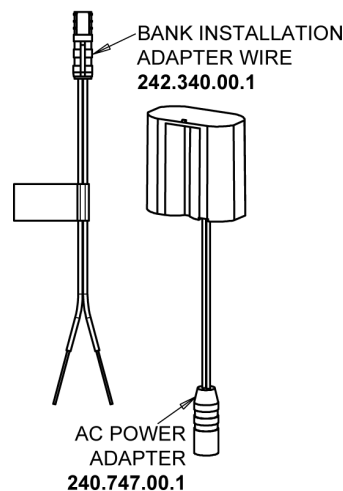

# CHICAGO FAUCETS®

Geberit Group

5-1/4" Rigid / Swing Gooseneck Spout  
**GN2AH8JKABCP**

Electronic Module  
**242.433.00.1T**

0.5 GPM (1.9 L/min) Vandal Proof Non-Aerating Spray Outlet  
**E2805-5JKABCP**

AC Power System  
**AC Power**