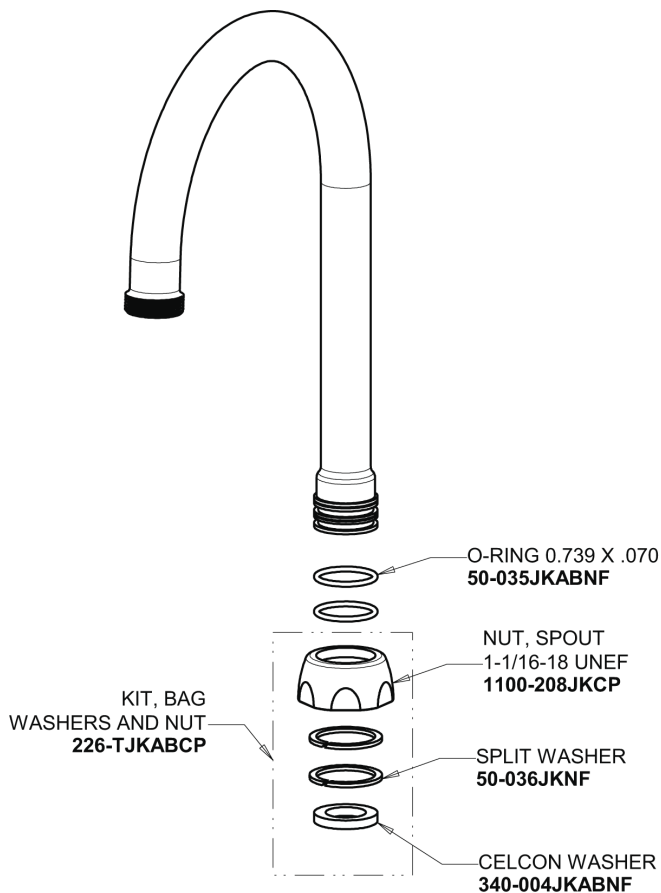

## Base Parts:

# Repair Parts

116.123.AB.1T

Touch-free, programmable faucet with above-deck electronics

# CHICAGO FAUCETS®

Geberit Group

5-1/4" Rigid / Swing Gooseneck Spout  
**GN2AH8JKABCP**

Electronic Module  
**242.433.00.1T**

0.5 GPM (1.9 L/min) Vandal Proof Non-Aerating Spray Outlet  
**E2805-5JKABCP**