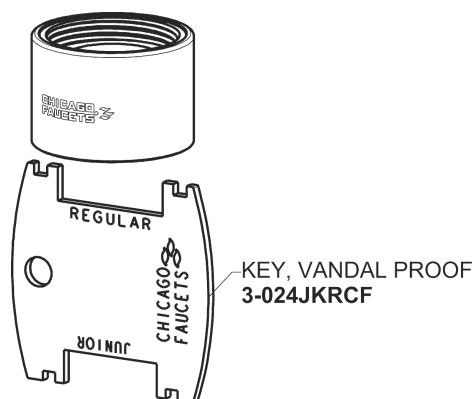

# Repair Parts

116.123.AB.1T

Touch-free, programmable faucet with above-deck electronics

# CHICAGO FAUCETS®

Geberit Group

5-1/4" Rigid / Swing Gooseneck Spout  
**GN2AH8JKABCP**

Electronic Module  
**242.433.00.1T**

0.5 GPM (1.9 L/min) Vandal Proof Non-Aerating Spray Outlet  
**E2805-5JKABCP**

AC Power System  
**AC Power**