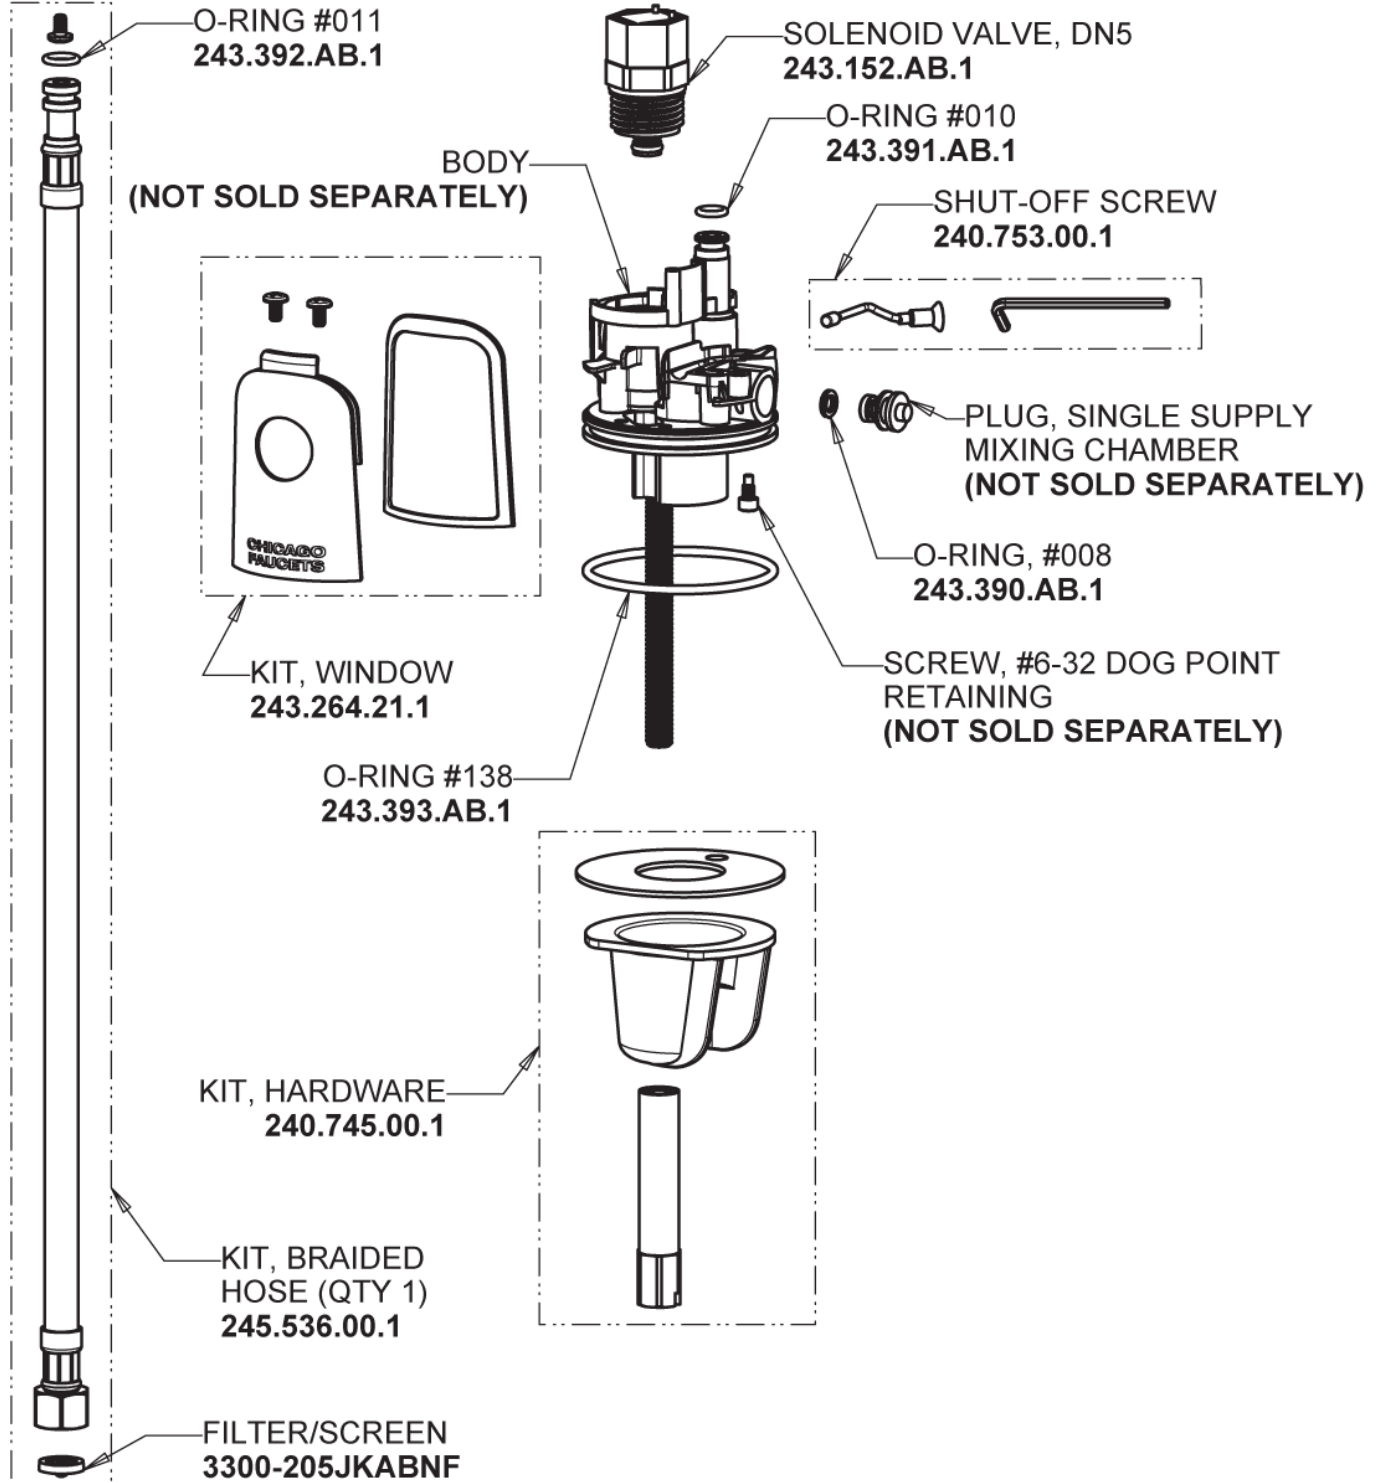

Repair Parts

116.201.AB.1T

Touch-free, programmable faucet with above-deck electronics

CHICAGO FAUCETS®

Geberit Group

HyTronic Base, No Mixer

Base Parts:

For Technical Assistance:

Touch-free, programmable faucet with above-deck electronics

CHICAGO FAUCETS®

Geberit Group

HyTronic Traditional Spout
240.724.AB.1

CHECK-CARTRIDGE
550-009KJKABNF

O-RING, #010
243.391.AB.1

0.5 GPM (1.9 L/min) Vandal Proof Econo-Flo Non-Aerating
Spray
E2805JKABCP

VANDAL PROOF KEY
3-024JKRCF

Electronic Module
242.433.00.1T

CR-P2 6V Lithium Battery
242.560.00.1

For Technical Assistance:

Phone: 800-TEC-TRUE (832-8783)

Email: techsupport.us@chicagofaucets.com

2100 South Clearwater Drive
Des Plaines, IL 60018
Phone: 847-803-5000
chicagofaucets.com