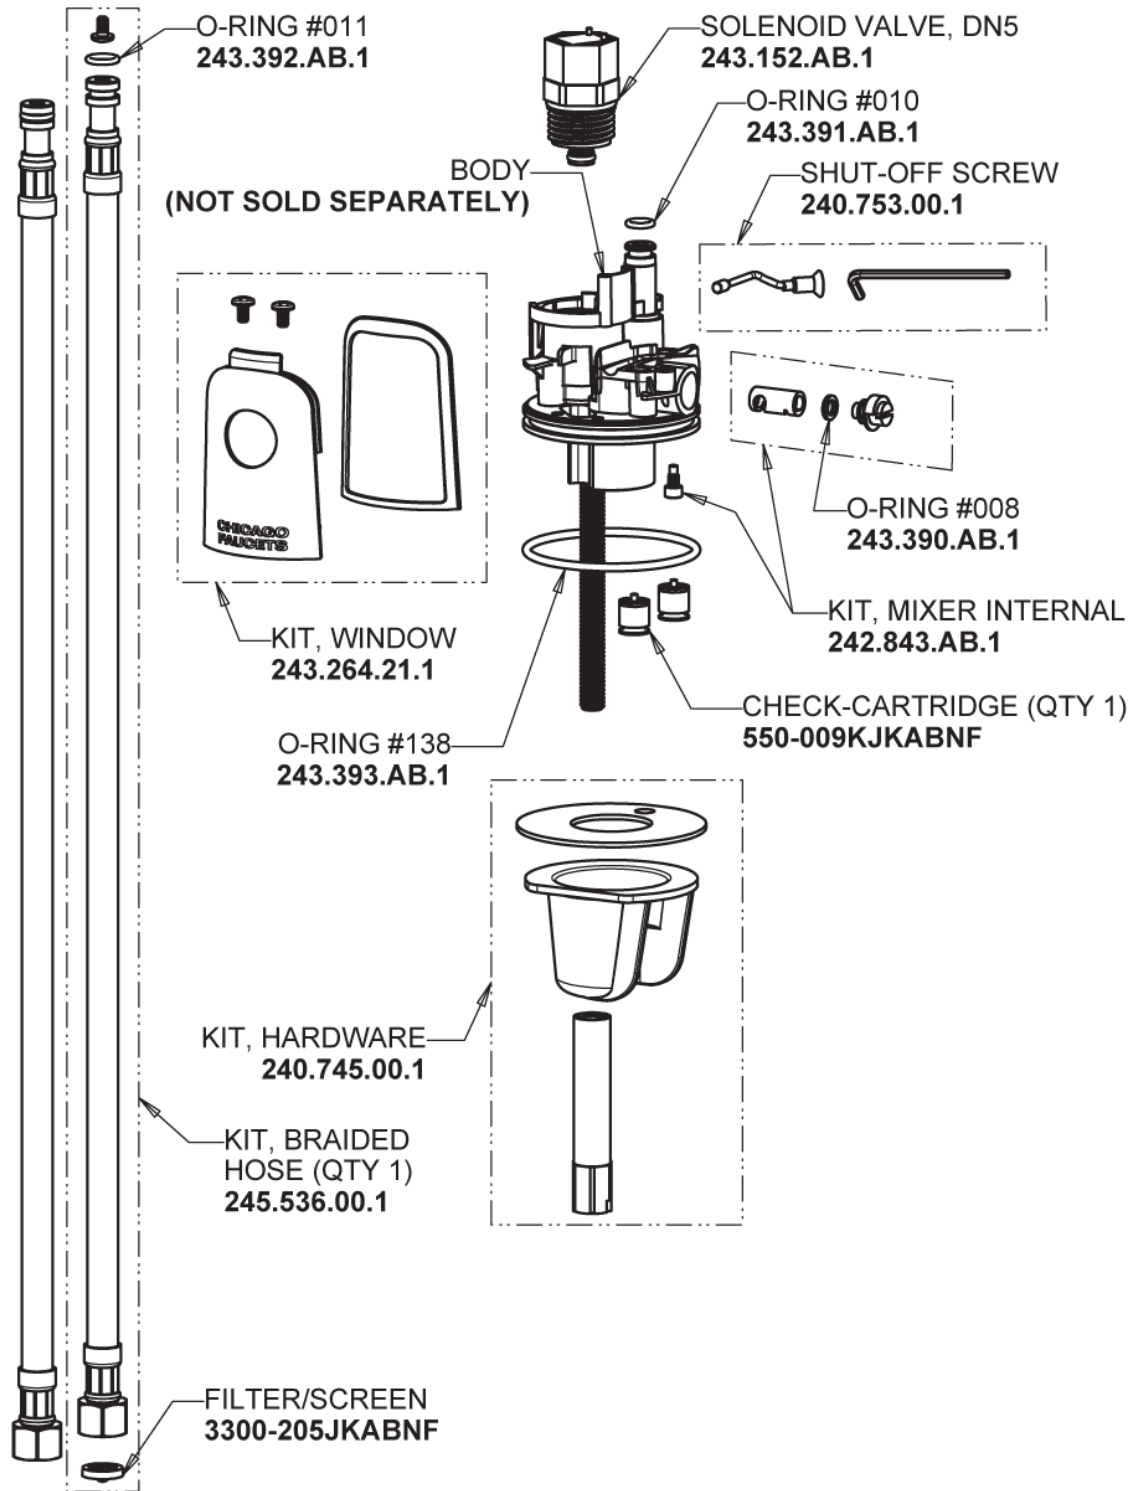

Repair Parts

116.211.AB.1T

Touch-free, programmable faucet with above-deck electronics

CHICAGO FAUCETS®

Geberit Group

HyTronic Base with Internal Mixer

Base Parts:

For Technical Assistance:

Touch-free, programmable faucet with above-deck electronics

CHICAGO FAUCETS®

Geberit Group

HyTronic Traditional Spout
240.724.AB.1

CHECK-CARTRIDGE
550-009KJKABNF

O-RING, #010
243.391.AB.1

0.5 GPM (1.9 L/min) Vandal Proof Econo-Flo Non-Aerating
Spray
E2805JKABCP

VANDAL PROOF KEY
3-024JKRCF

Electronic Module
242.433.00.1T

CR-P2 6V Lithium Battery
242.560.00.1

For Technical Assistance:

Phone: 800-TEC-TRUE (832-8783)

Email: techsupport.us@chicagofaucets.com

2100 South Clearwater Drive