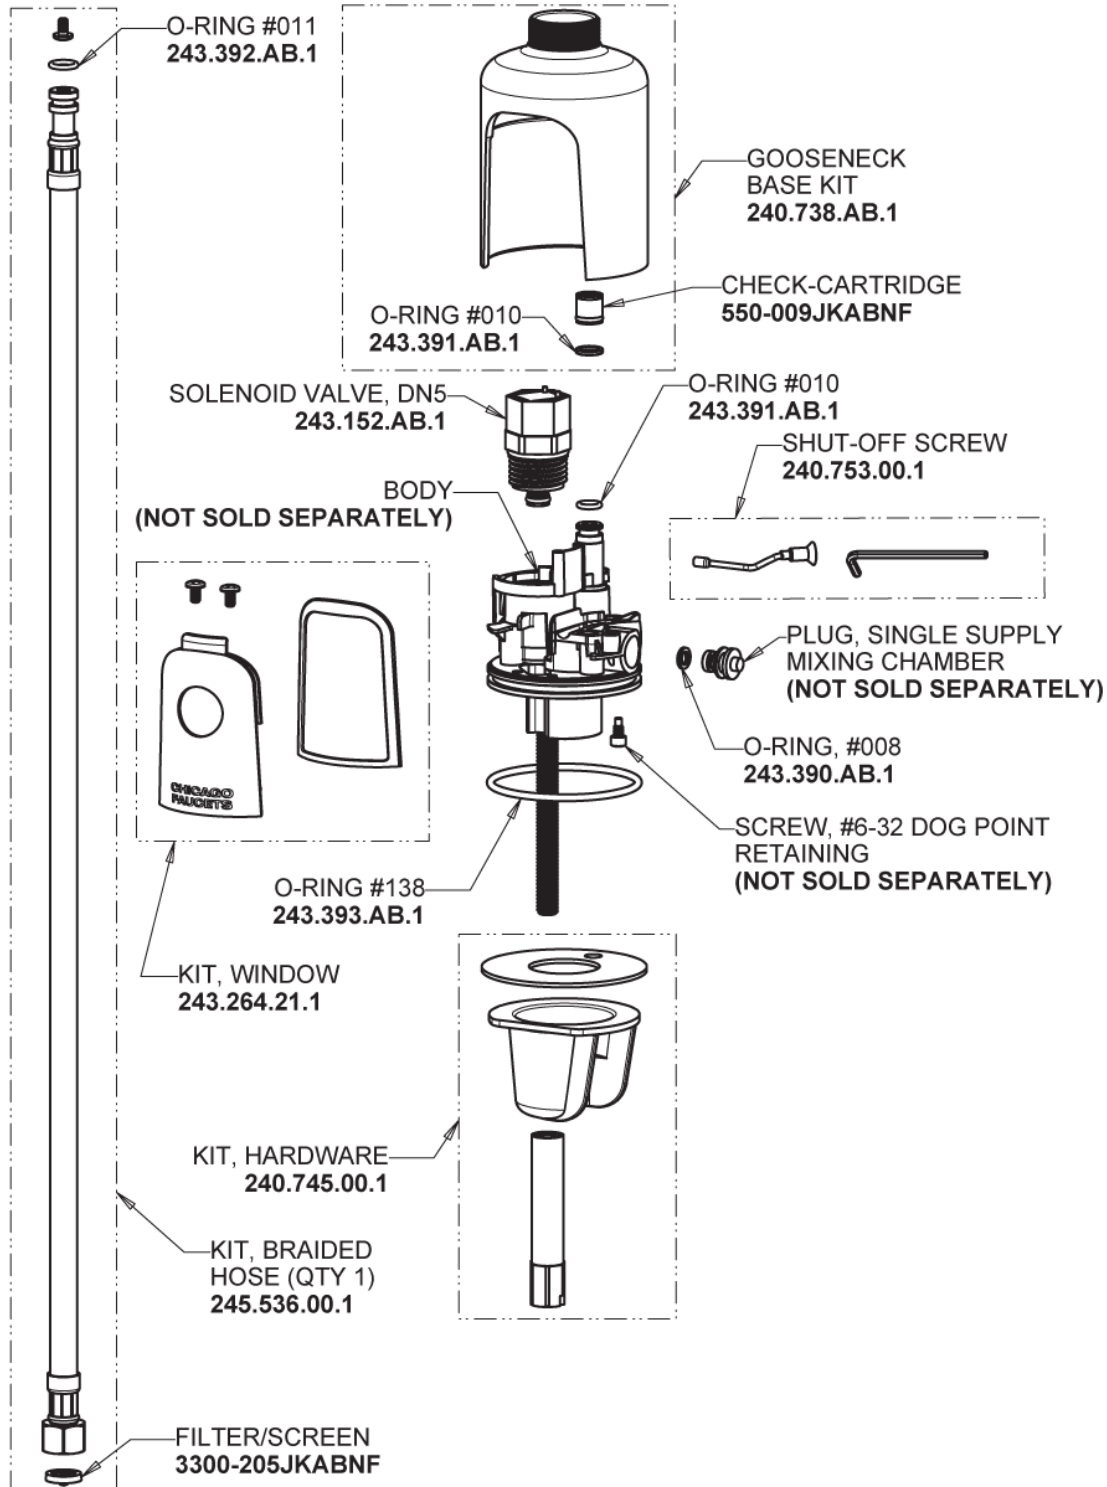

# Repair Parts

116.427.AB.1T

Touch-free, programmable faucet with above-deck electronics

## Base Parts: