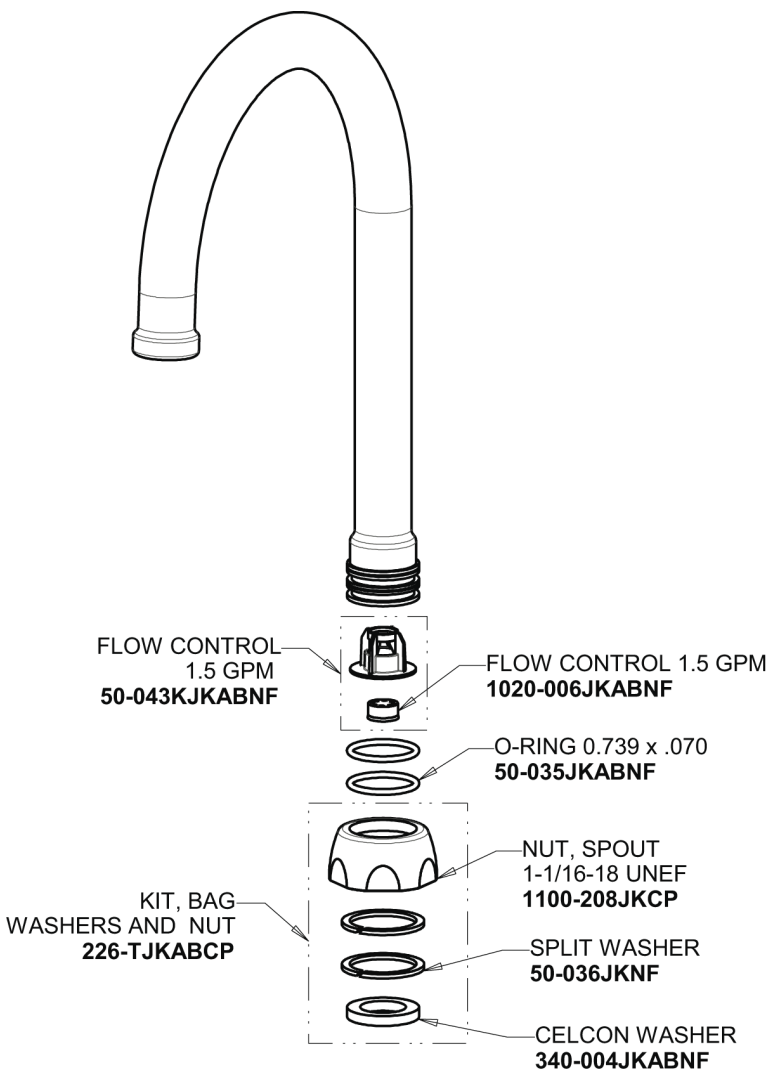

# Repair Parts

116.427.AB.1T

Touch-free, programmable faucet with above-deck electronics

## 5-1/4" Rigid/Swing Gooseneck Spout with Flow Control GN2H8FCJKABCP