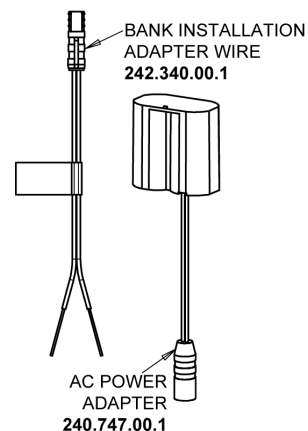

AC Power System AC Power

ERROR:
No image found.

For Technical Assistance:

Phone: 800-TEC-TRUE (832-8783)

Email: techsupport.us@chicagofaucets.com

2100 South Clearwater Drive
Des Plaines, IL 60018
Phone: 847-803-5000
chicagofaucets.com