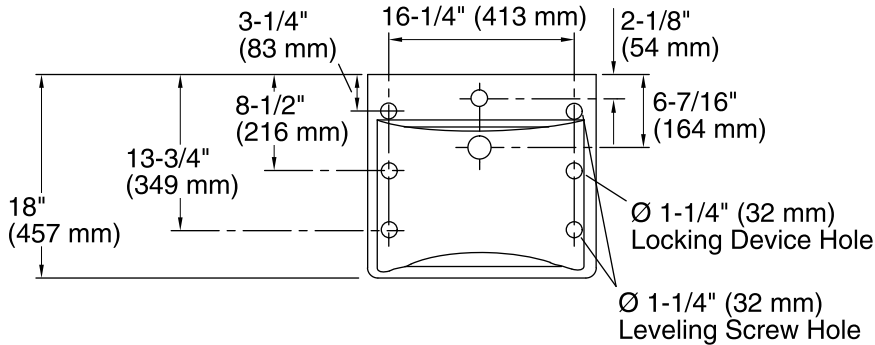

Features

- Single center hole.
- With overflow.
- 20" (508 mm) x 18" (457 mm)

Material

- Vitreous china.

Installation

- Wall-mount
- Drilled for concealed arm carrier.

Recommended Accessories

K- 8998 P-Trap

Color	Code	Description
	0	White
	96	Biscuit
	47	Almond
	7	Black Black™

Standard Installation

Technical Information

All product dimensions are nominal.

Bowl configuration:	Single
Installation:	Wall-mount
Bowl area (Only)	Length: 18" (457 mm) Width: 13" (330 mm) With overflow: Yes Water depth: 4-7/8" (124 mm)
Bowl area	With overflow: Yes
Number of deck holes:	1
Faucet hole(s):	1-3/8" (35 mm)
Drain hole:	1-3/4" (44 mm)