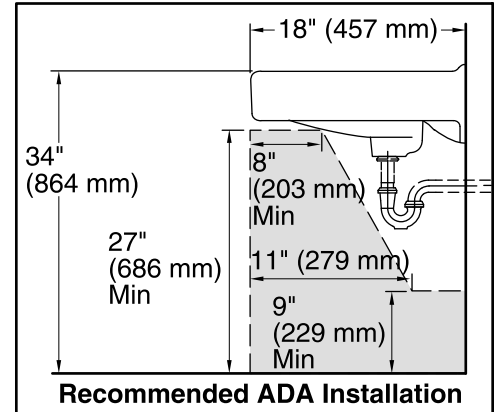

Features

- Single center hole.
- With overflow.
- 20" (508 mm) x 18" (457 mm)

Material

- Vitreous china.

Installation

- Wall-mount
- Drilled for concealed arm carrier.

Recommended Accessories

K- 8998 P-Trap

Color	Code	Description
	0	White
	96	Biscuit
	47	Almond
	7	Black Black™

Standard Installation

Technical Information

All product dimensions are nominal.

Bowl configuration:	Single
Installation:	Wall-mount
Bowl area (Only)	Length: 18" (457 mm) Width: 13" (330 mm) With overflow: Yes Water depth: 4-7/8" (124 mm)
Bowl area	With overflow: Yes
Number of deck holes:	1
Faucet hole(s):	1-3/8" (35 mm)
Drain hole:	1-3/4" (44 mm)