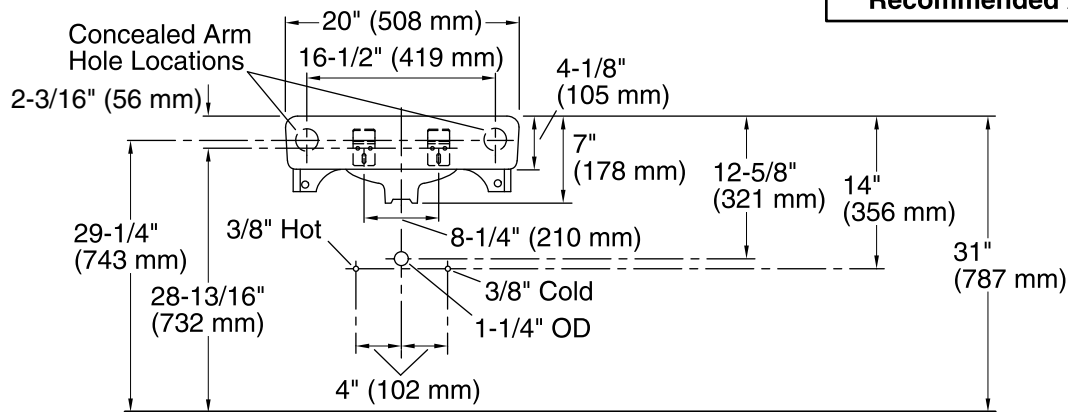

Features

- Single center hole.
- With overflow.
- 20" (508 mm) x 18" (457 mm)

Material

- Vitreous china.

Installation

- Wall-mount
- Drilled for concealed arm carrier.

Recommended Accessories

K- 8998 P-Trap

Color	Code	Description
	0	White
	96	Biscuit
	47	Almond
	7	Black Black™

Standard Installation

Technical Information

All product dimensions are nominal.

Bowl configuration:	Single
Installation:	Wall-mount
Bowl area (Only)	Length: 18" (457 mm) Width: 13" (330 mm) With overflow: Yes Water depth: 4-7/8" (124 mm)
Bowl area	With overflow: Yes
Number of deck holes:	1
Faucet hole(s):	1-3/8" (35 mm)
Drain hole:	1-3/4" (44 mm)