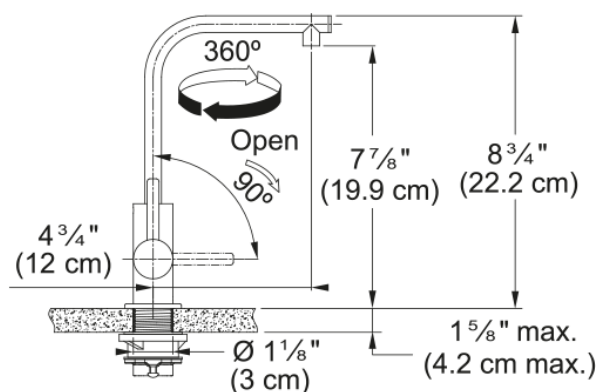

Universal Hot Filtered - UNL-HO-304 | 119.0704.774

8.75-in Single Handle Hot Water Filtration Faucet in Stainless Steel. This faucet, when paired with the Franke HT-400 heating tank and Franke Filtration system (sold separately), can provide you and your family great tasting instant hot filtered water for drinking and cooking. Crafted with solid 304 stainless steel construction, this UNL-HO-304 hot water dispenser delivers unparalleled corrosion resistance both inside and out. Designed to complement our range of Franke kitchen products, this filtration faucet adds a cohesive touch to your kitchen.

Aspect

Spout type	L - spout
Color	Stainless steel
Type of material	Stainless steel 304

Product Dimensions

Faucet hole diameter	31,75 mm
Cartridge dimension	12,70 mm

Installation

Mounting type	Shank
Water supply hose connection	3/8"
Water supply hose length	1524 mm

Product specifications

Pressure	High pressure
Faucet type	Swivel spout
Faucet operation	Side lever
Faucet rotation	360°

Product identification

Product brand	FRANKE
Product family	None
Collection	Universal

Features

Water saving feature	No
Type of aerator	Laminar
Little butler type	Heating tank
Little butler type	Water filtration