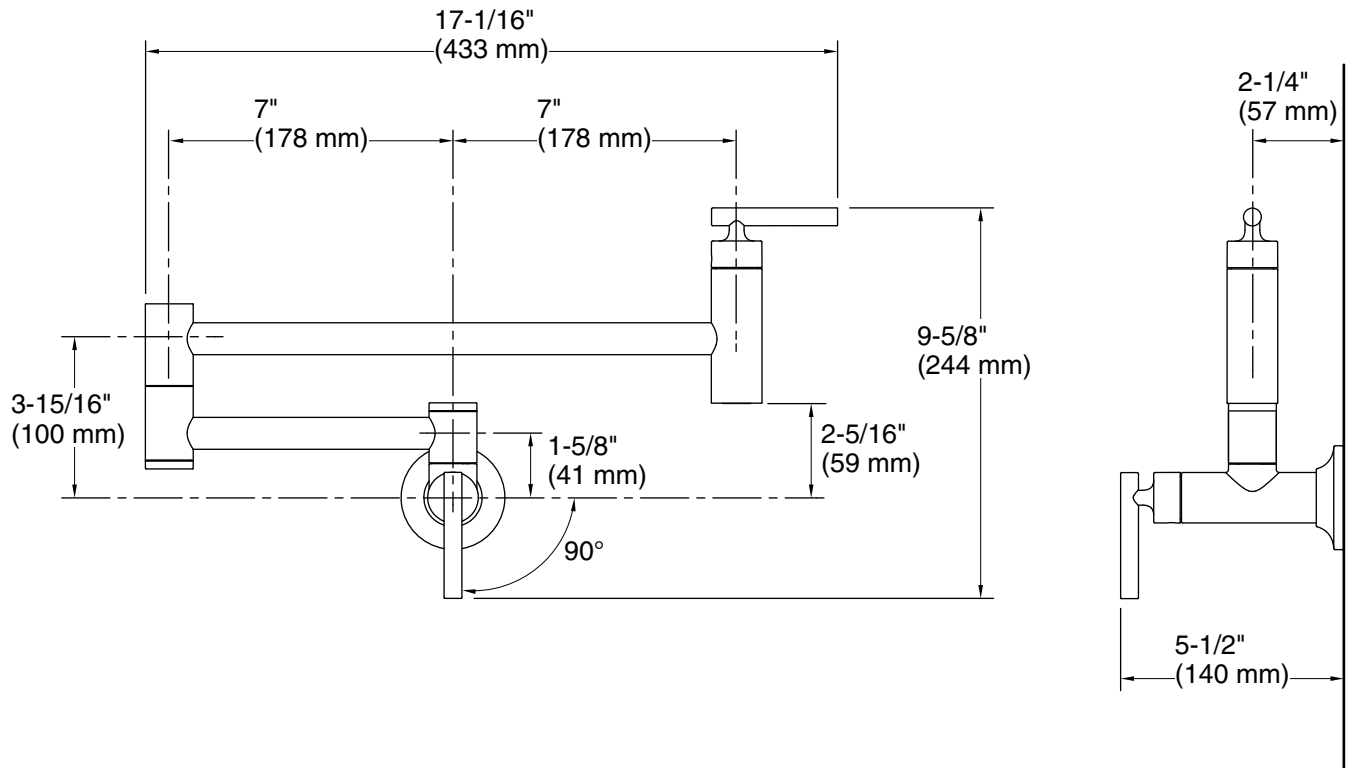

### Features

- Articulating spout with 360° rotation offers superior clearance for filling pots on cooktops and ranges
- 23-1/4" (591 mm) swing spout reach
- 5.2 gpm (19.7 lpm) maximum flow rate at 60 psi (4.14 bar)
- Single lever handle with main lever shutoff
- KOHLER® ceramic disc valves exceed industry longevity standards for a lifetime of durable performance

### Installation

- Wall-mount

### Technical Information

All product dimensions are nominal.

Drain included: No