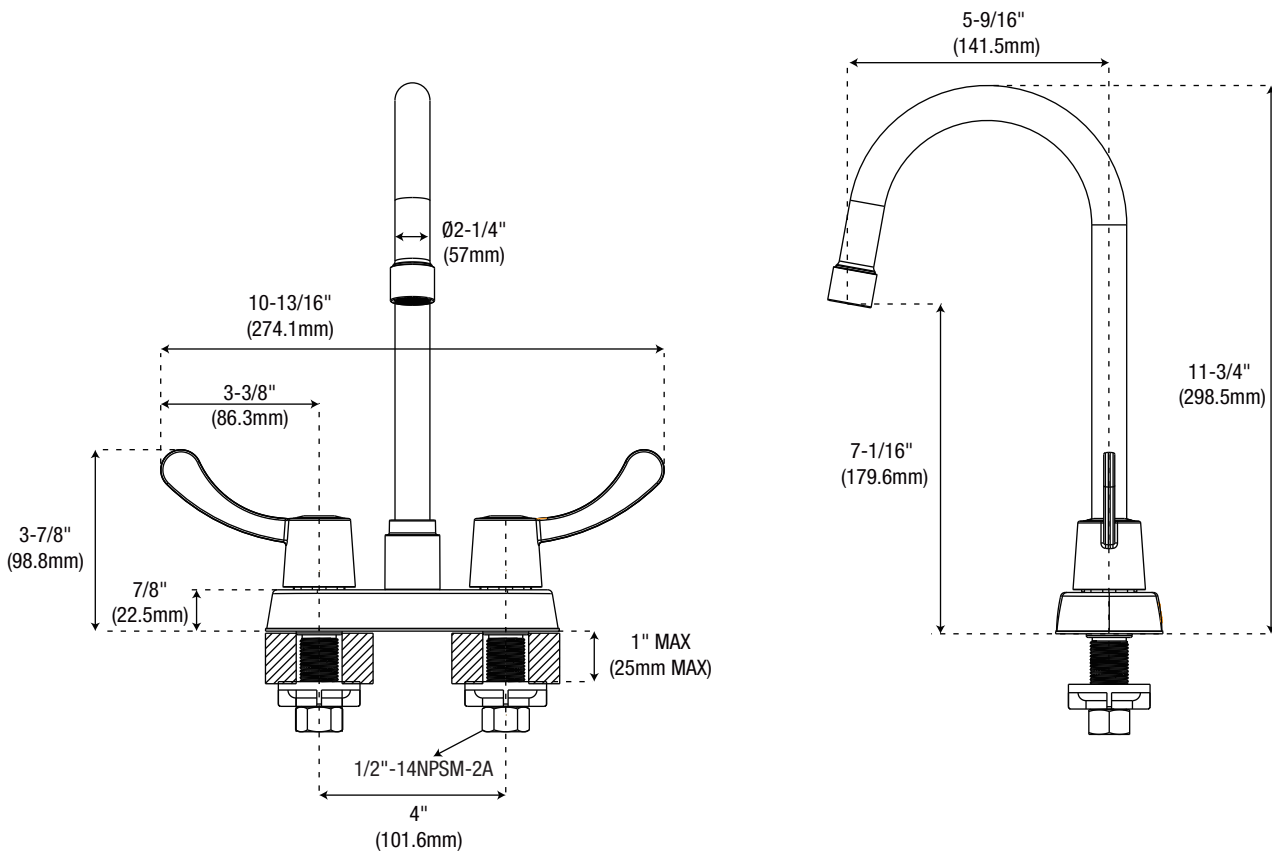

Specifications

PFWSC1397CP

Two Handle Bar Faucet

Product Features

- Ceramic cartridges
- Metal lever handles
- Max. flow rate: 1.2 gpm (4.5 L/min) at 60 psi
- cUPC/IAPMO listed
- ADA compliant

Model Numbers

PFWSC1397CP Chrome

PFWSC1397CP

Product Specifications

NOTE: All dimensions and specifications are nominal and may vary $\pm 1/4"$. Use actual products for accuracy in critical situations.

Warranty and Codes