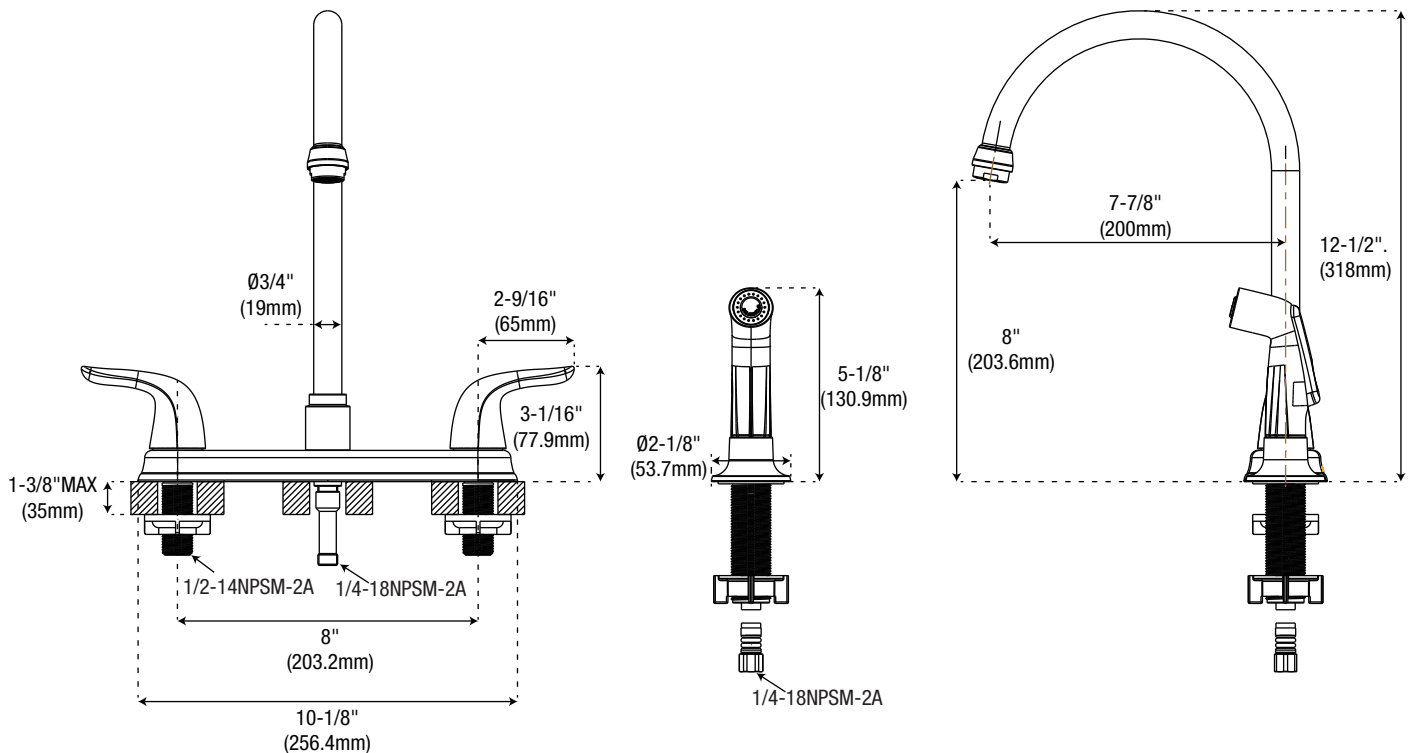

Specifications

PFXC6887

TWO HANDLE KITCHEN FAUCET

Product Features

- Stainless disc cartridges
- Metal lever handle
- 4 hole installation
- With side spray
- Max. flow rate: 1.75 gpm (6.6 L/min) at 60 psi
- Max deck thickness: 1-3/8"
- cUPC/IAPMO listed
- ADA compliant

Model Numbers

- PFXC6887CP Chrome
- PFXC6887ZBN Brushed nickel

PFXC6887CP

Product Specifications

NOTE: All dimensions and specifications are nominal and may vary $\pm 1/4''$. Use actual products for accuracy in critical situations.