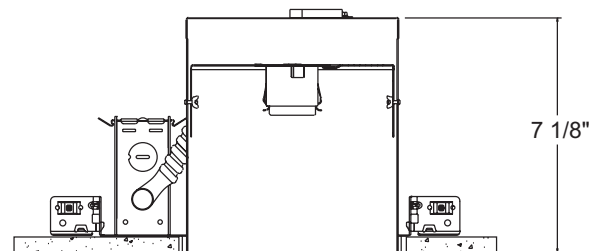

Junction Box Pre-wired junction box provided with (5) ½" and (1) ¾" knockouts, (4) Non-metallic sheathed cable connectors and ground wire, U.L. listed/CSA certified for through-branch wiring, maximum 8 No. 12 AWG 90° C branch circuit conductors (4 in, 4 out) • Junction box provided with removable access plates • Knockouts equipped with pryout slots.

Mounting Frame 22-gauge die-formed galvanized steel mounting frame • Rough-in section (junction box, mounting frame, housing and bar hangers) fully assembled for ease of installation • Sight lines embossed on mounting frame to allow for easy viewing when aligning fixtures.

Housing IC housing, .032" aluminum sealed for Air-Loc Compliance • Housing is vertically adjustable to accommodate up to a 1" ceiling thickness.

PRODUCT CODES

Catalog Number	Input Voltage	Lamp Rating (max.)
IC22	120V	A19/BR30/BR40/PAR16/PAR20/PAR30/PAR30L/PAR38/R20 (See reverse for max. trim rating)

REV-2/09

DIMENSIONS

6 7/8" CEILING CUTOUT

ACCESSORIES

Catalog No.	Description
ALG6	Air-Loc Gasket

To order, specify catalog number.