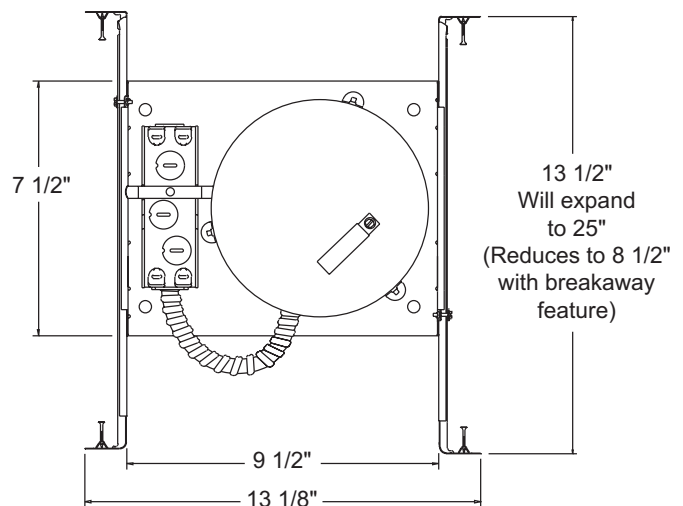

PRODUCT SPECIFICATIONS

Lamp Lamp ratings based on trim selected—see reverse.

Socket Medium base porcelain with nickel-plated copper screw shell • Adjustable socket plate and detachable socket with snap-in springs to accommodate various lamp and trim combinations • Socket plate secured at two points for consistent, straight lamp positioning.

Mounting Frame 22-gauge die-formed galvanized steel mounting frame • Rough-in section (junction box, mounting frame, housing and bar hangers) fully assembled for ease of installation • Sight lines embossed on mounting frame to allow for easy viewing when aligning fixtures.

Housing IC housing, .032" aluminum sealed for Air-Loc Compliance • Housing is vertically adjustable to accommodate up to a 1" ceiling thickness.

PRODUCT CODES

Catalog Number	Input Voltage	Lamp Rating (max.)
IC22	120V	A19/BR30/BR40/PAR16/PAR20/PAR30/PAR30L/PAR38/R20 (See reverse for max. trim rating)

REV-2/09

DIMENSIONS

6 7/8" CEILING CUTOUT

ACCESSORIES

Catalog No.	Description
ALG6	Air-Loc Gasket

To order, specify catalog number.

6" ECONOMY UNIVERSAL IC HOUSING

INCANDESCENT LAMPS