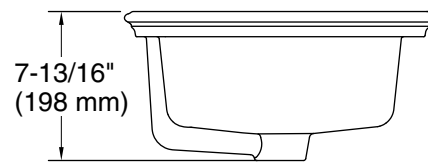

	0	White
---	---	-------

Recommended ADA Installation

Technical Information

All product dimensions are nominal.

Min. base cabinet width: 21" (533 mm)

Drain hole: 1-3/4" (45 mm)

Notes

Install this product according to the installation instructions.