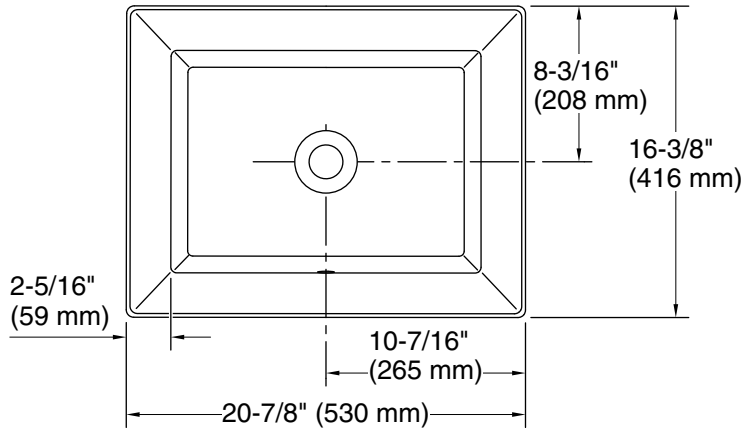

	0	White
---	---	-------

Recommended ADA Installation

Technical Information

All product dimensions are nominal.

Min. base cabinet width: 21" (533 mm)

Drain hole: 1-3/4" (45 mm)

Notes

Install this product according to the installation instructions.