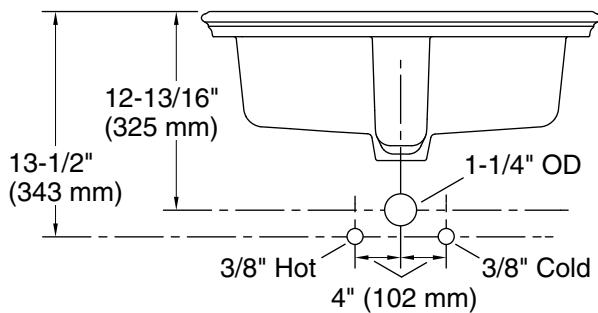

	0	White
---	---	-------

Recommended ADA Installation

Technical Information

All product dimensions are nominal.

Min. base cabinet width: 21" (533 mm)

Drain hole: 1-3/4" (45 mm)

Notes

Install this product according to the installation instructions.