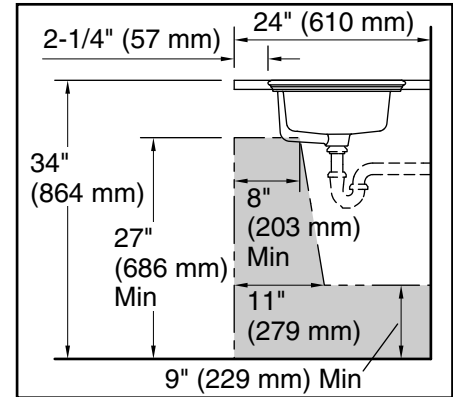

	0	White
---	---	-------

Recommended ADA Installation

Technical Information

All product dimensions are nominal.

Min. base cabinet width: 21" (533 mm)

Drain hole: 1-3/4" (45 mm)

Notes

Install this product according to the installation instructions.