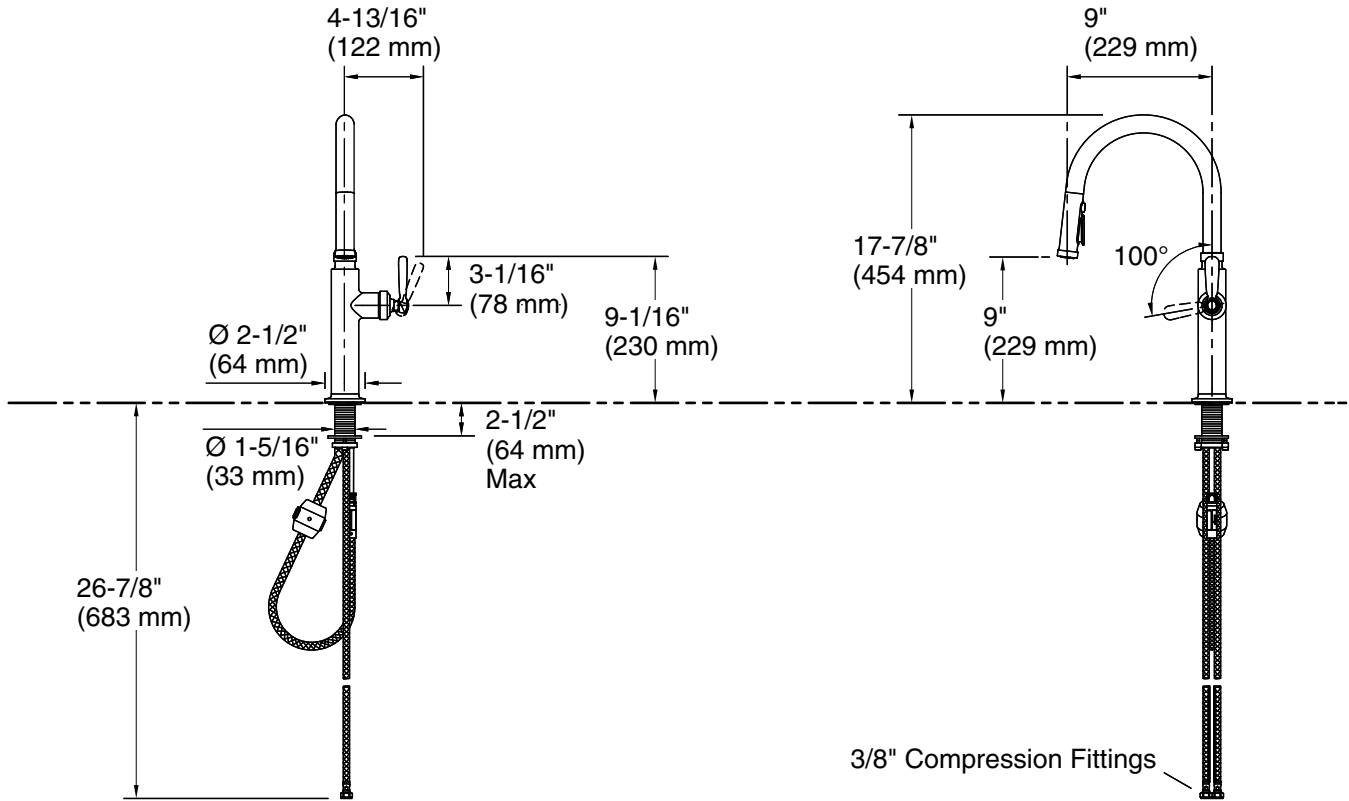

Features

- Designed in collaboration with Studio McGee
- Three-function pull-down sprayhead with touch control allows you to switch between aerated stream, ring spray and Boost technology
- Powerful ring spray provides a targeted spray of water to remove stuck-on food
- Boost technology increases the flow rate by 30% with the press of a button. Use Boost with stream for faster filling or with ring spray for more powerful cleaning
- DockNetik® secure docking system locks sprayhead into place when not in use
- ProMotion® technology allows the pull-down sprayhead to swivel for more comfortable use
- ProMotion® technology guards against hose kinking to always deliver full maneuverability and water flow performance
- MasterClean™ sprayface features an easy-to-clean surface that withstands mineral buildup
- High-arch spout offers vertical clearance for tall cookware and pitchers
- Single lever handle makes adjusting water temperature easy with one hand
- 1.5 gpm (5.7 lpm) maximum flow rate at 60 psi (4.14 bar)
- Temperature memory allows faucet to be turned on and off at the temperature set during prior usage
- KOHLER® ceramic disc valves exceed industry longevity standards for a lifetime of durable performance

Recommended Products/Accessories

K-23723 Faucet cleaner

Optional Products/Accessories

K-24461 Three-hole kitchen faucet escutcheon

ADA CSA B651

Codes/Standards

ASME A112.18.1/CSA B125.1
NSF/ANSI/CAN 61
NSF/ANSI/CAN 372
All applicable US Federal and State material regulations
DOE - Energy Policy Act 1992
California Energy Commission (CEC)
ADA
ICC/ANSI A117.1
CSA B651

Technical Information

All product dimensions are nominal.

Notes

Install this product according to the installation instructions.

ADA, CSA B651 compliant when installed to the specific requirements of these regulations.