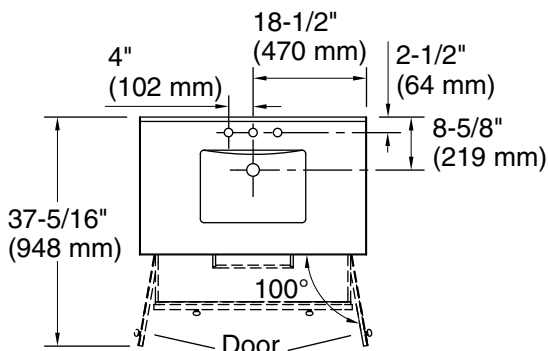

Malin™ by Studio McGee

36" bathroom vanity cabinet with sink and quartz top
K-35020

Features

- Designed in collaboration with Studio McGee
- Set includes cabinet, precut quartz vanity top, backsplash, sink, cabinet hardware
- Full-extension 17" (432 mm) drawer with soft-close undermount slides
- Removable dividers in top drawers to personalize drawer organization
- Three-way adjustable slow-close door hinges for easy cabinet access
- 20-7/16" (519 mm) cabinet interior provides ample storage space
- Finish-matched cabinet interior offers generous clearance for plumbing
- Vanity top has 8" (203 mm) widespread faucet holes; requires deck-mount faucet (sold separately)
- Vibrant® Brushed Brass hardware included on White Oak vanities and Vibrant Polished Nickel hardware on White vanities. Additional hardware finishes available (sold separately)
- Coordinating side splashes available (sold separately)

	0	White
	SWK	White Oak

Technical Information

All product dimensions are nominal.

Notes

Install this product according to the installation instructions.

Select the type of fastener based upon the wall material. Two 250 lb (113.4 kg) minimum load bearing fasteners are recommended with a lag bolt of length to clear obstacles in the wall and 5/16" washers. Calculate the proper lag bolt length by adding the 1-1/2" (38 mm) backing material, plus the wallboard thickness, plus the back rail thickness.