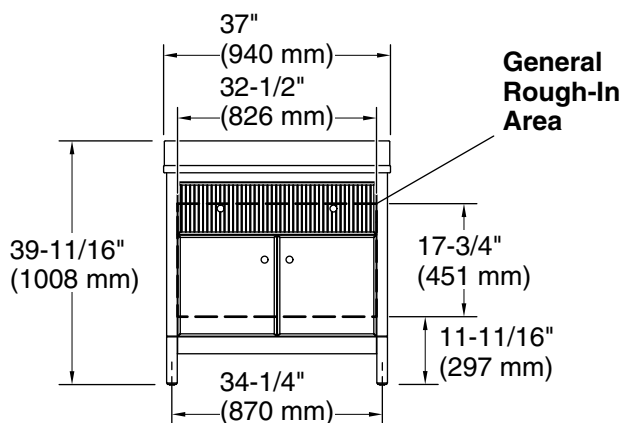

Malin™ by Studio McGee

36" bathroom vanity cabinet with sink and quartz top
K-35020

Features

- Designed in collaboration with Studio McGee
- Set includes cabinet, precut quartz vanity top, backsplash, sink, cabinet hardware
- Full-extension 17" (432 mm) drawer with soft-close undermount slides
- Removable dividers in top drawers to personalize drawer organization
- Three-way adjustable slow-close door hinges for easy cabinet access
- 20-7/16" (519 mm) cabinet interior provides ample storage space
- Finish-matched cabinet interior offers generous clearance for plumbing
- Vanity top has 8" (203 mm) widespread faucet holes; requires deck-mount faucet (sold separately)
- Vibrant® Brushed Brass hardware included on White Oak vanities and Vibrant Polished Nickel hardware on White vanities. Additional hardware finishes available (sold separately)
- Coordinating side splashes available (sold separately)

	0	White
	SWK	White Oak

Technical Information

All product dimensions are nominal.

Notes

Install this product according to the installation instructions.

Select the type of fastener based upon the wall material. Two 250 lb (113.4 kg) minimum load bearing fasteners are recommended with a lag bolt of length to clear obstacles in the wall and 5/16" washers. Calculate the proper lag bolt length by adding the 1-1/2" (38 mm) backing material, plus the wallboard thickness, plus the back rail thickness.