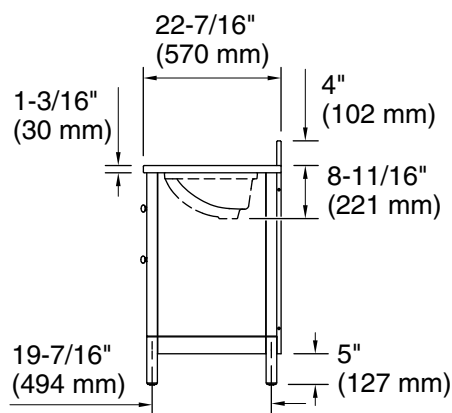

Malin™ by Studio McGee

36" bathroom vanity cabinet with sink and quartz top
K-35020

Features

- Designed in collaboration with Studio McGee
- Set includes cabinet, precut quartz vanity top, backsplash, sink, cabinet hardware
- Full-extension 17" (432 mm) drawer with soft-close undermount slides
- Removable dividers in top drawers to personalize drawer organization
- Three-way adjustable slow-close door hinges for easy cabinet access
- 20-7/16" (519 mm) cabinet interior provides ample storage space
- Finish-matched cabinet interior offers generous clearance for plumbing
- Vanity top has 8" (203 mm) widespread faucet holes; requires deck-mount faucet (sold separately)
- Vibrant® Brushed Brass hardware included on White Oak vanities and Vibrant Polished Nickel hardware on White vanities. Additional hardware finishes available (sold separately)
- Coordinating side splashes available (sold separately)

	0	White
	SWK	White Oak

Technical Information

All product dimensions are nominal.

Notes

Install this product according to the installation instructions.

Select the type of fastener based upon the wall material. Two 250 lb (113.4 kg) minimum load bearing fasteners are recommended with a lag bolt of length to clear obstacles in the wall and 5/16" washers. Calculate the proper lag bolt length by adding the 1-1/2" (38 mm) backing material, plus the wallboard thickness, plus the back rail thickness.