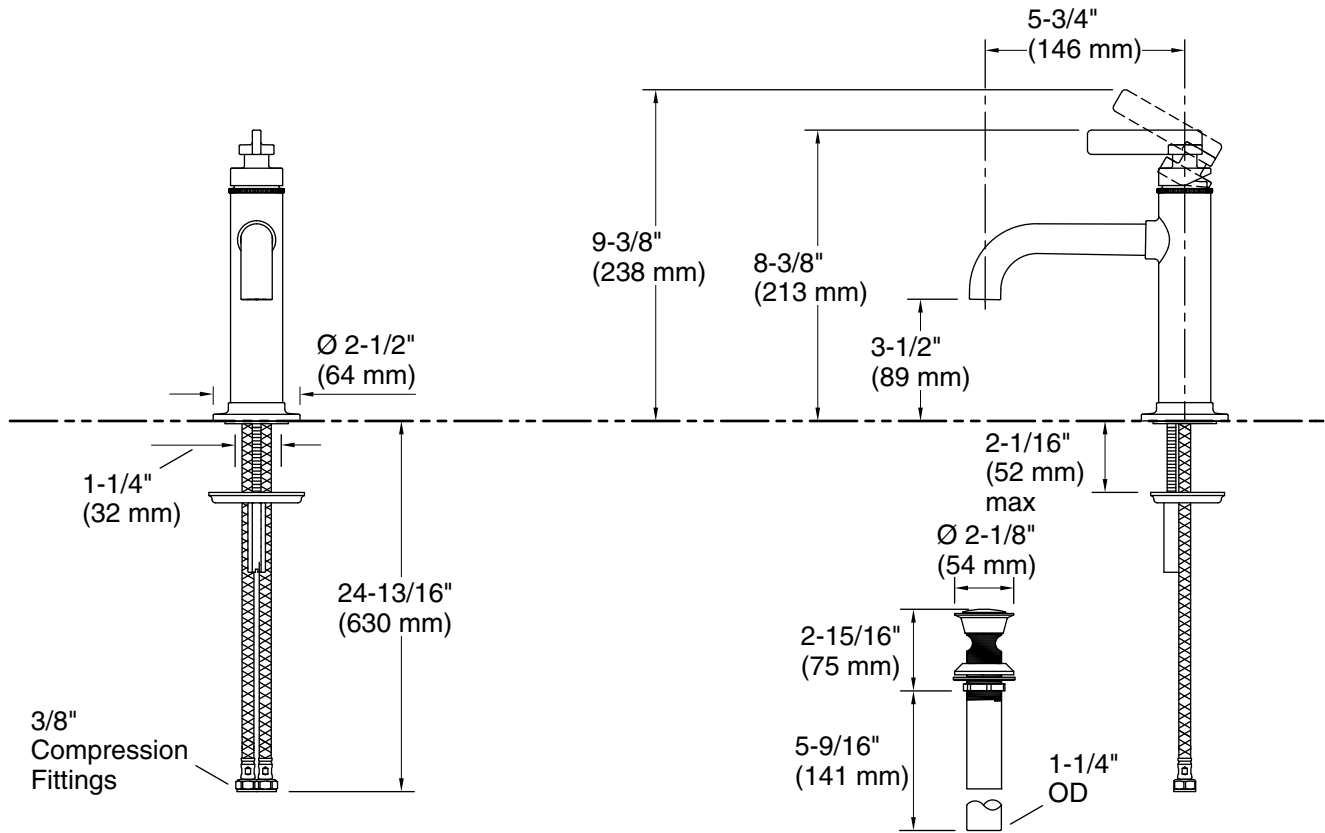

Features

- Designed in collaboration with Studio McGee
- A single handle controls both on/off activation and temperature setting
- 5-3/4" (146 mm) spout reach
- 1.2 gpm (4.5 lpm) maximum flow rate at 60 psi (4.14 bar)
- KOHLER® ceramic disc valves exceed industry longevity standards for a lifetime of durable performance
- Metal touch-activated drain with 1-1/4" tailpiece
- Coordinates with other products in the Castia collection

Material

- Premium metal construction for durability and reliability
- KOHLER® finishes resist corrosion and tarnishing

Installation

- For single-hole or 4" (102 mm) centerset installation (escutcheon plate included)
- Preattached flexible supply lines simplify installation

Technical Information

All product dimensions are nominal.

Faucet:

Flow rate: 1.2 gal/min (4.5 l/min)

Pressure: 60 psi (4.1 bar)

Drain included: Yes

Drain with overflow: No

Notes