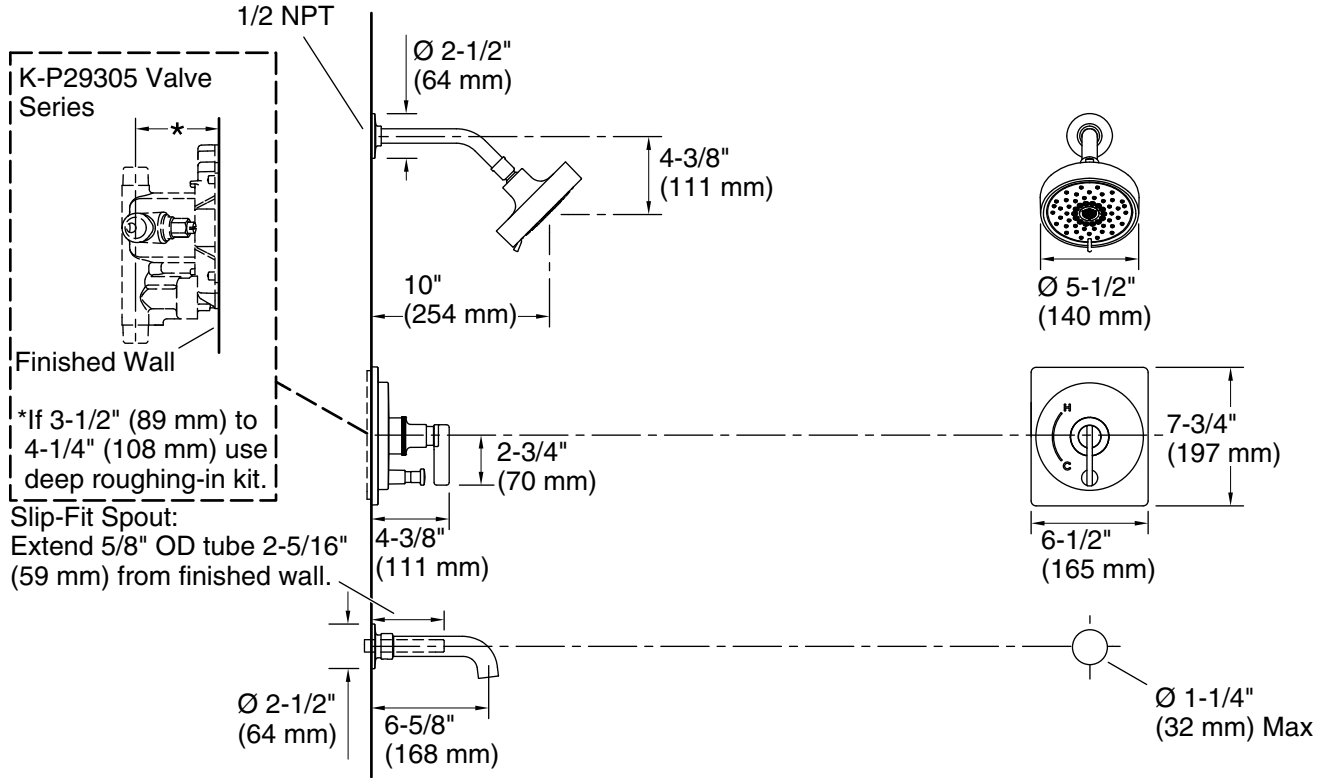

### Features

- Designed in collaboration with Studio McGee
- Multifunction showerhead with advanced spray engine provides three experiences: full coverage, pulsating massage and silk spray
- 1.75 gpm (6.6 lpm) maximum flow rate
- A single handle controls both on/off activation and temperature setting
- MasterClean™ sprayface features an easy-to-clean surface that withstands mineral buildup and maximizes spray performance
- 6-5/8" (168 mm) bath spout with slip-fit connection
- Includes shower arm and flange
- Coordinates with other products in the Castia collection
- Requires valve (sold separately)
- This product can help a building earn Water Efficiency points in LEED® Green Building Rating System

### Technical Information

All product dimensions are nominal.

Drain included: No