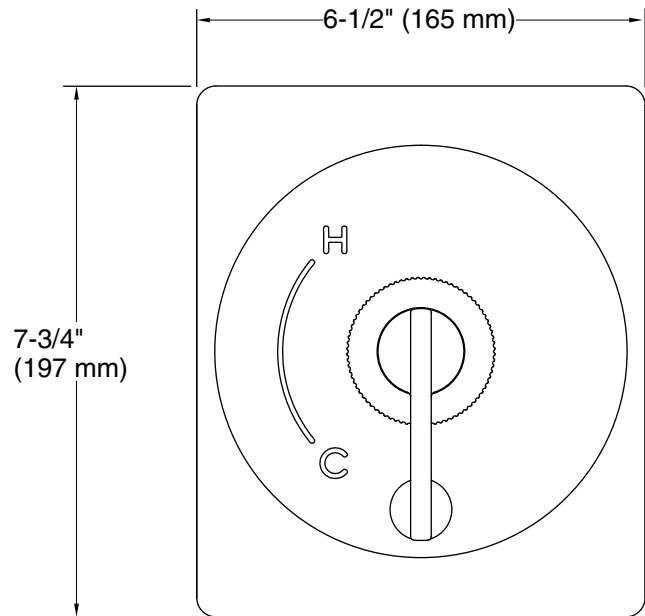

Technical Information

All product dimensions are nominal.

Drain included: No

Notes

Install this product according to the installation instructions.