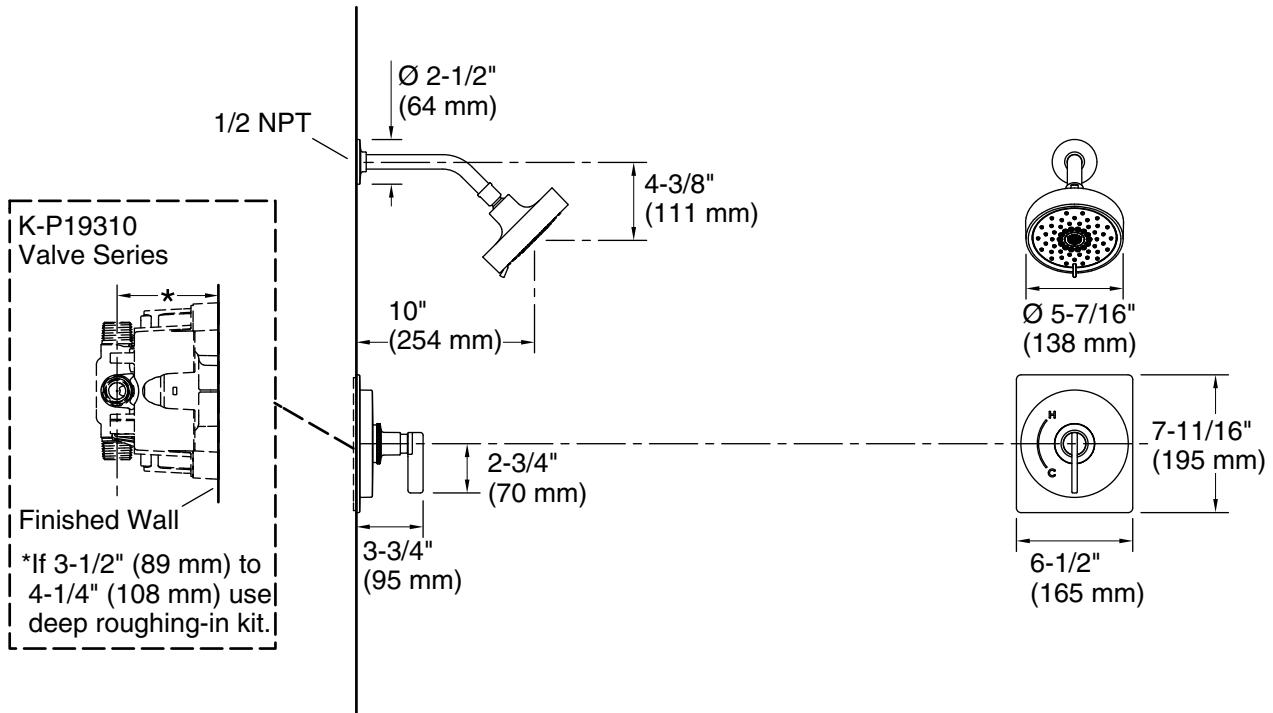

Technical Information

All product dimensions are nominal.

Drain included: No

Showerhead/Body Spray:

Rated maximum flow: 2.5 gal/min (9.5 l/min)

Pressure: 60 psi (4.1 bar)

Notes

Install this product according to the installation instructions.