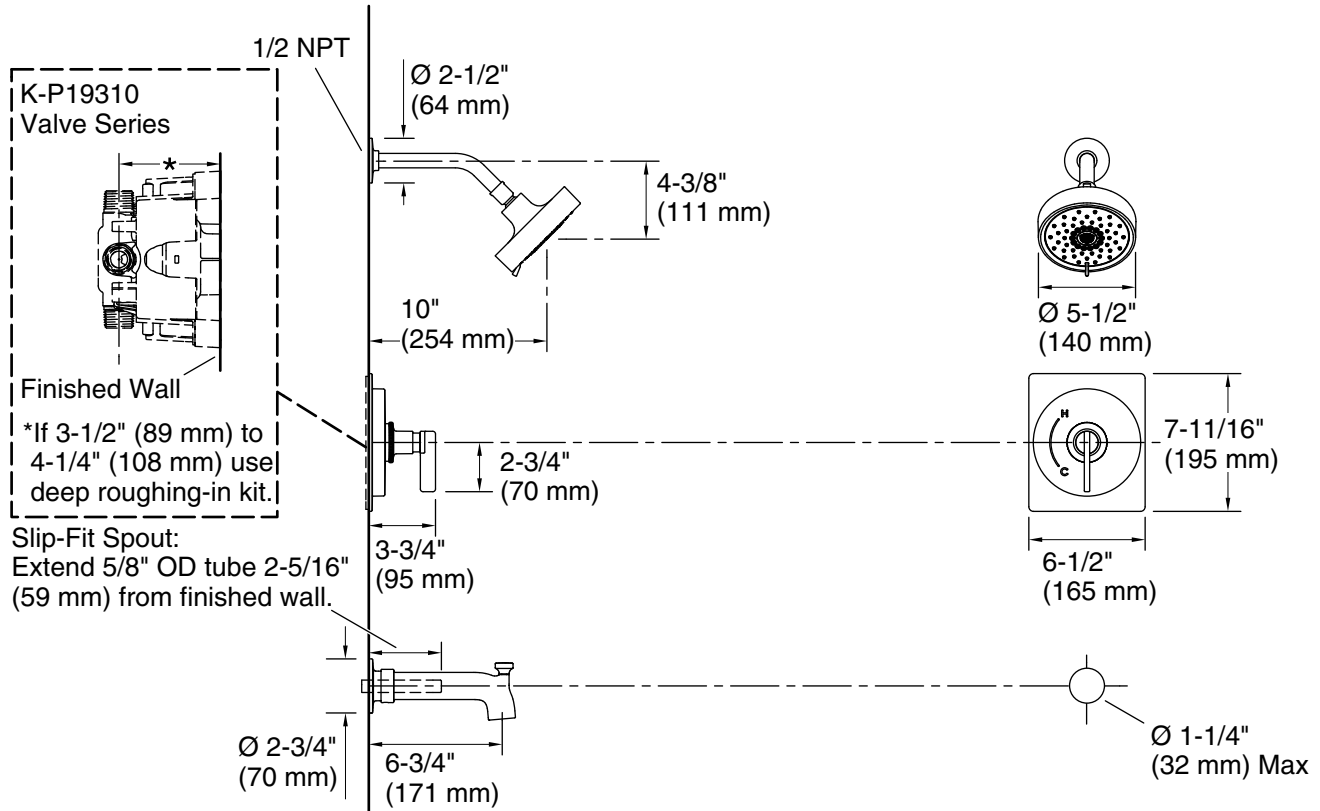

Features

- Designed in collaboration with Studio McGee
- Multifunction showerhead with advanced spray engine provides three experiences: full coverage, pulsating massage and silk spray
- 1.75 gpm (6.6 lpm) maximum flow rate
- A single handle controls both on/off activation and temperature setting
- MasterClean™ sprayface features an easy-to-clean surface that withstands mineral buildup
- 6-3/4" (171 mm) diverter bath spout with slip-fit connection
- Includes shower arm and flange
- Coordinates with other products in the Castia collection
- Requires valve (sold separately)
- This product can help a building earn Water Efficiency points in LEED® Green Building Rating System

Technical Information

All product dimensions are nominal.

Drain included: No

Showerhead/Body Spray:

Rated maximum flow: 1.75 gal/min (6.6 l/min)

Pressure: 60 psi (4.1 bar)

Notes

Install this product according to the installation instructions.