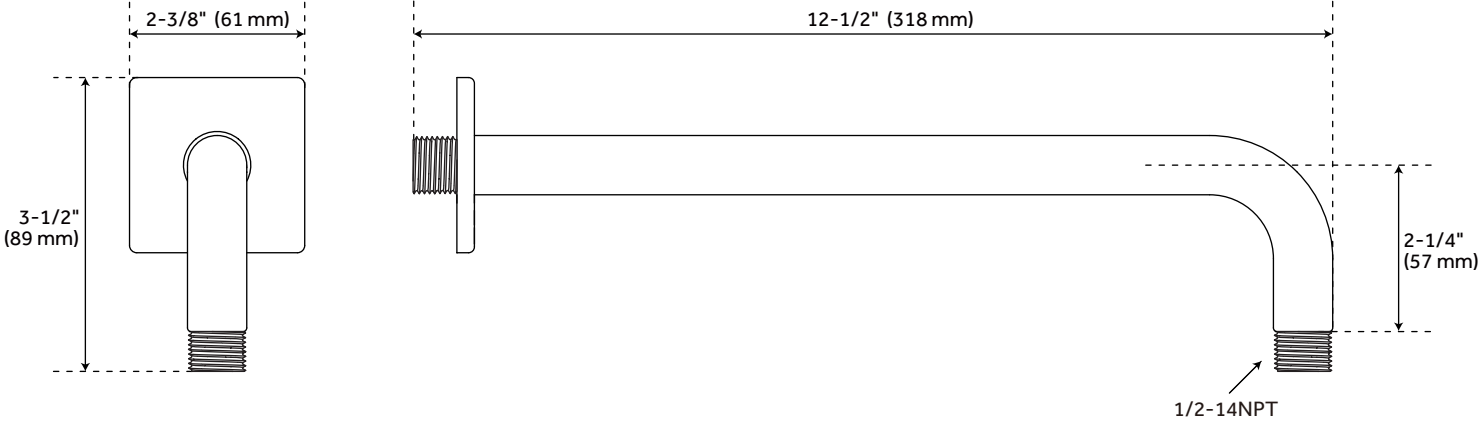

MODERN SHOWER ARM

SKU: 953989
Code: SHRSA124

FEATURES

Material: Metal
Length: 12-1/2"
Width: 2-3/8"
Height: 3-1/2"
Weight: 1

ASME A112.18.1/CSA B125.1
Massachusetts Accepted
LISTED ID: SHRSA124**

REVISED 4/9/2024

MODERN SHOWER ARM

SKU: 953989
Code: SHRSA124

ADDITIONAL FEATURES

- Metal construction for ultimate strength and durability.
- Escutcheon included.

REVISED 4/9/2024

MODERN SHOWER ARM

All dimensions and specifications are nominal and may vary. Use actual products for accuracy in critical situations.