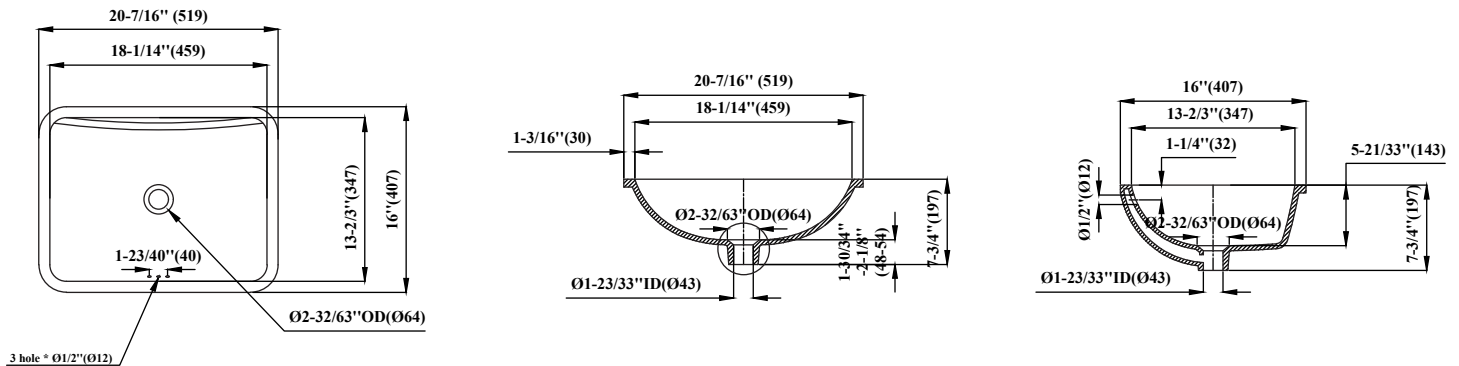

Specifications

PF1813UWH

Undercounter Lavatory Vitreous China

Product Features

- Vitreous china with front overflow
- Rectangle undercounter lavatory
- Mounting clips included
- Internal basin depth: 5-21/33"
- Meets ASME standard: A112.19.2M
- cUPC/IAPMO listed
- ADA compliant when installed according to ADA guidelines
- Available in white

PF1813UWH

Dimensions

- Interior: 18-1/14" x 13-2/3"
- Exterior: 20-7/16" x 16"

Model Numbers

PF1813UWH 18" x 13" VC undercounter lavatory—white

Product Specifications

*All dimensions and specifications are nominal and may vary: Dimensions of 8" and greater have a tolerance of +3%. Dimensions less than 8" have a tolerance of +5%.