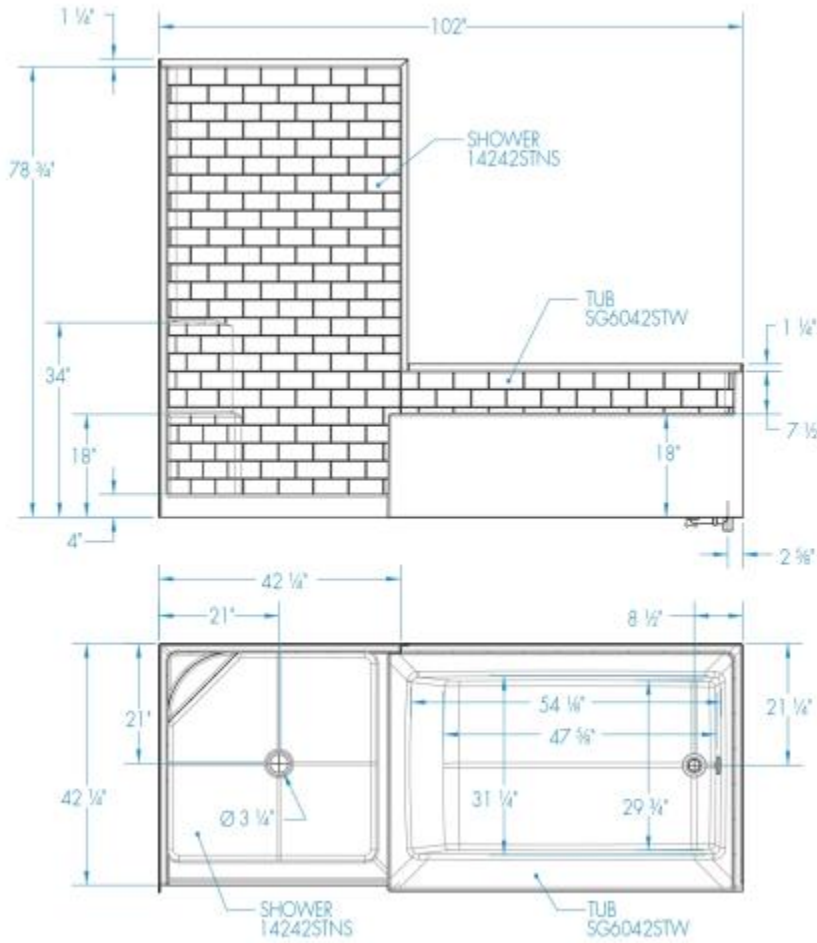

DARSEY 10242STNSW 102 x 43 AcrylX Alcove Tub Shower Suite

Model number:

10242STNSWR-WH

Dimensions: 102" x 43" x 79"

Installation: Alcove

Material: AcrylX™

Standard Features:

- 2-Piece tub and shower suite
- 42 Inch x 42 Inch shower with integral toiletry shelf
- 60 Inch x 43-1/4 Inch bathtub with sleek minimalist design and integral skirt
- Double sided 7-1/2 Inch wainscot
- Simulated subway tile design is easy to clean with no messy grout lines

Certifications

AQUATIC products adhere to one or more of the following certifications:

DARSEY 10242STNSW 102 x 43 AcryIX Alcove Tub Shower Suite

Model number:

10242STNSWR-WH

Dimensions: 102" x 43" x 79"

Installation: Alcove

Material: AcryIX™

Dimensions

102 x 43 x 79 In.
(2591 x 1092 x 2007 mm)

Water Capacity

76.5 gallons

Weight

240 lbs - 109 kg

Deep Sump Height

12.125 In. - 308 mm

Drain location:

Left

Right

Project:

Contractor:

Representative:

Date: