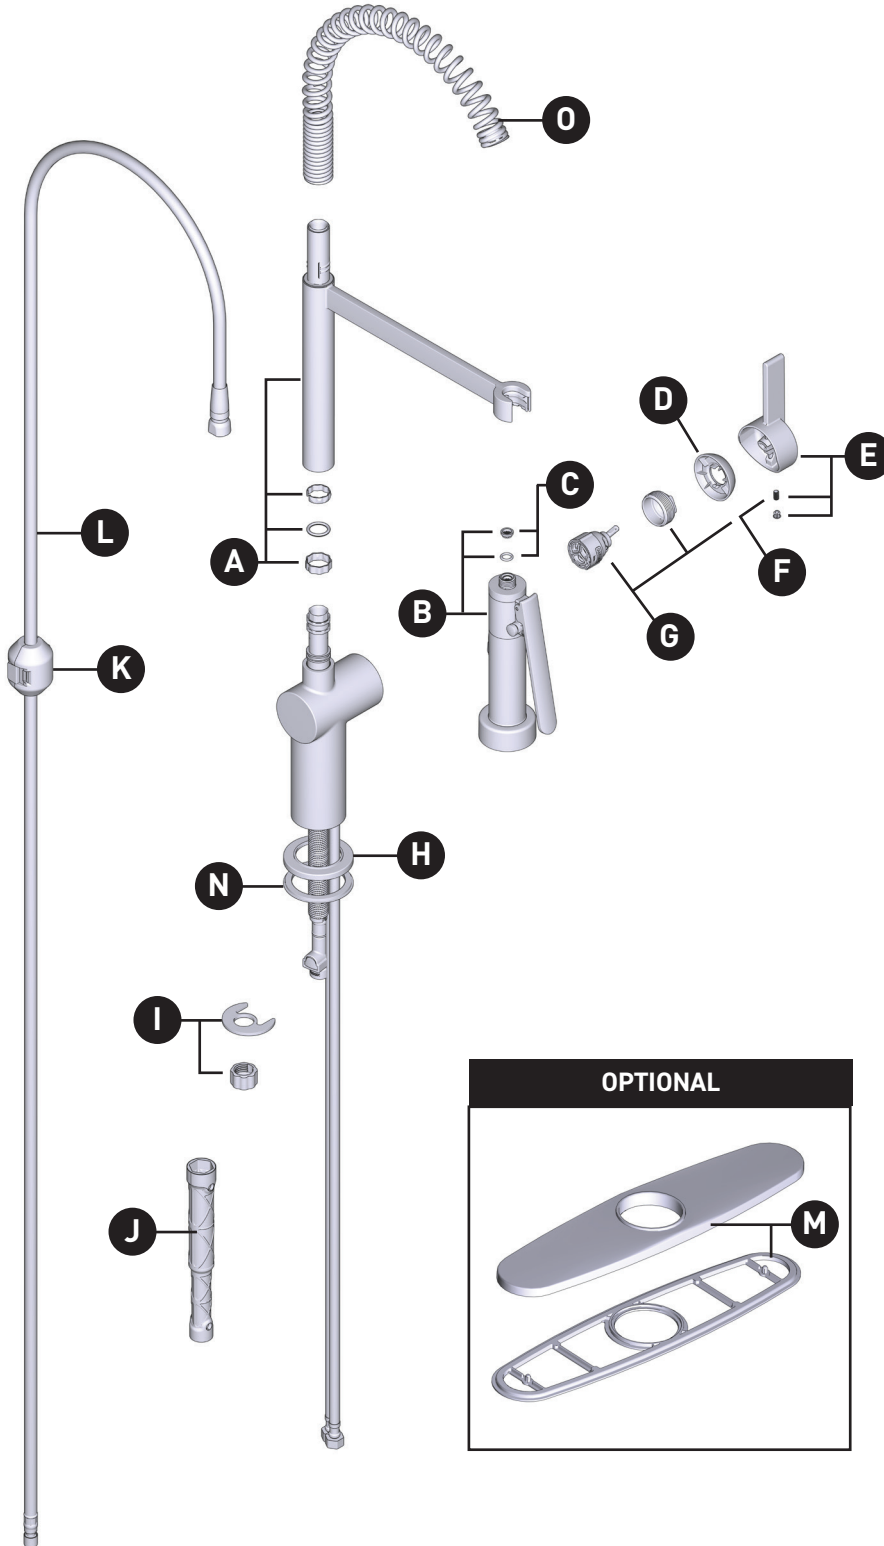

MOEN®

ILLUSTRATED PARTS

ORDER BY PART NUMBER

CIA™

Spring Kitchen Faucet with PowerBoost™ Pro
7822 series

ID	Kit Number	Finish
*A	285690	See below
*B	285692	See below
C	141025	N/A
*D	207773	See below
*E	207771	See below
F	15502 <i>(requires 3/32" hex key)</i>	See below
G	160657	N/A
*H	207770	See below
I	192155	N/A
J	118305	N/A
K	199801	N/A
L	195837	N/A
*M	141002 <i>(optional)</i>	See below
N	140251	N/A
*O	182001	See below

<u>*Finish Determined by Suffix</u>	
<u>Finish</u>	<u>Description</u>
<i>(base model is Chrome)</i>	Chrome
BL	Matte Black
BG	Brushed Gold
SRS	Spot Resist Stainless