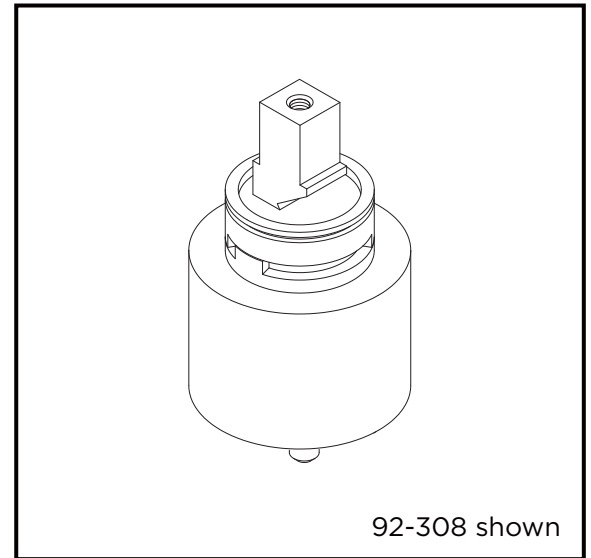

Ceramic Disc Cartridge

Features:

- Ceramic disc cartridge
- 35 mm diameter
- Metal housing
- Meet CA AB 1953 requirements
- Temperature limited stops

Standards & Certifications:

- NSF 61
- CA AB 1953 compliant

Catalog Numbers:

92-308 Ceramic disc cartridge

Prefixes Available:

None

Suffixes Available:

None

Used in Faucet:

- 40-475** Wicher Park pull-down kitchen faucet
- 40-471** Daylene pull-down kitchen faucet
- 40-480** Brianne pull-out kitchen faucet
- 40-490** Abigail pull-out kitchen faucet
- 40-485** Allerton pull-out kitchen faucet
- 40-183** Brianne single handle kitchen faucet
- 40-193** Abigail single handle kitchen faucet
- 40-161** Allerton single handle kitchen faucet
- 40-163** Allerton single handle kitchen faucet
- 40-151** Allerton single handle kitchen faucet
- 40-451** Allerton single handle kitchen faucet
- 40-351** Allerton single handle kitchen faucet

Job Name	
Date	
Model Specified	
Quantity	
Customer	
Contractor	
Architect/engineer	

GERBER

92-308

Ceramic Disc Cartridge

- 40-110** Maxwell single handle kitchen faucet
- 40-111** Maxwell single handle kitchen faucet
- 40-112** Maxwell single handle kitchen faucet
- 40-325** Wicher Park single handle lavatory faucet
- 43-082** Pomeroy single handle lavatory faucet
- 40-584** Allerton single handle lavatory faucet
- 40-140** Maxwell single handle lavatory faucet
- 40-141** Maxwell single handle lavatory faucet
- 40-142** Maxwell single handle lavatory faucet
- 40-143** Maxwell single handle lavatory faucet
- 40-144** Maxwell single handle lavatory faucet
- 40-145** Maxwell single handle lavatory faucet