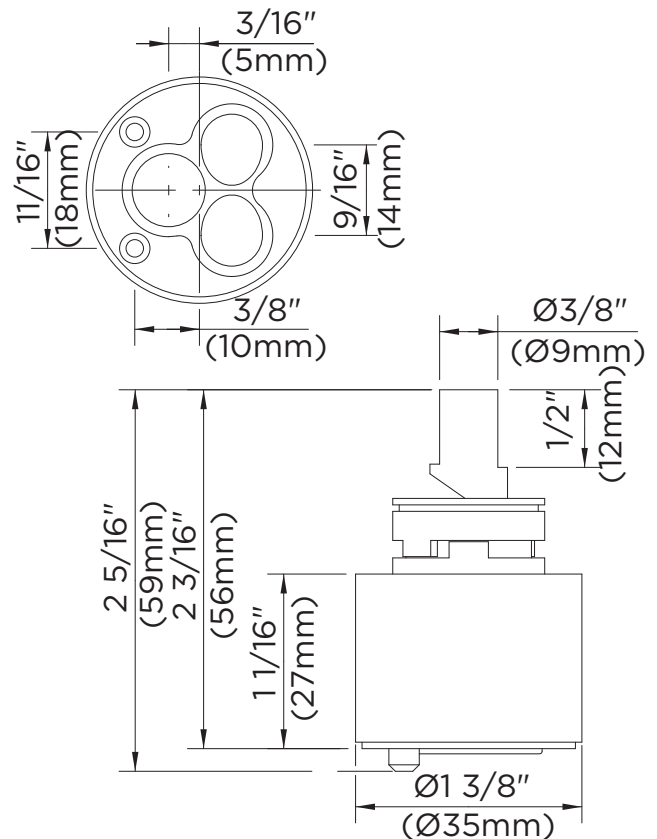

Ceramic Disc Cartridge

Features:

- Ceramic disc cartridge
- 35 mm diameter
- Metal housing
- Meet CA AB 1953 requirements
- Temperature limited stops

Standards & Certifications:

- NSF 61
- CA AB 1953 compliant

Catalog Numbers:

92-308 Ceramic disc cartridge

Prefixes Available:

None

Suffixes Available:

None

Used in Faucet:

- 40-475** Wicher Park pull-down kitchen faucet
- 40-471** Daylene pull-down kitchen faucet
- 40-480** Brianne pull-out kitchen faucet
- 40-490** Abigail pull-out kitchen faucet
- 40-485** Allerton pull-out kitchen faucet
- 40-183** Brianne single handle kitchen faucet
- 40-193** Abigail single handle kitchen faucet
- 40-161** Allerton single handle kitchen faucet
- 40-163** Allerton single handle kitchen faucet
- 40-151** Allerton single handle kitchen faucet
- 40-451** Allerton single handle kitchen faucet
- 40-351** Allerton single handle kitchen faucet

Job Name	
Date	
Model Specified	
Quantity	
Customer	
Contractor	
Architect/engineer	

GERBER

92-308

Ceramic Disc Cartridge

- 40-110** Maxwell single handle kitchen faucet
- 40-111** Maxwell single handle kitchen faucet
- 40-112** Maxwell single handle kitchen faucet
- 40-325** Wicher Park single handle lavatory faucet
- 43-082** Pomeroy single handle lavatory faucet
- 40-584** Allerton single handle lavatory faucet
- 40-140** Maxwell single handle lavatory faucet
- 40-141** Maxwell single handle lavatory faucet
- 40-142** Maxwell single handle lavatory faucet
- 40-143** Maxwell single handle lavatory faucet
- 40-144** Maxwell single handle lavatory faucet
- 40-145** Maxwell single handle lavatory faucet