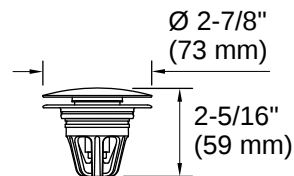

Installation Notes

Install this product according to the installation instructions.