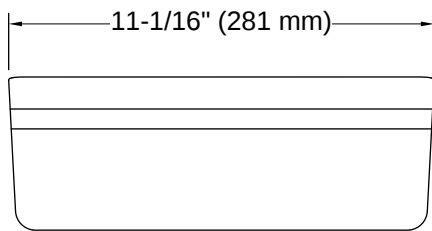

Installation Notes

Install this product according to the installation instructions.