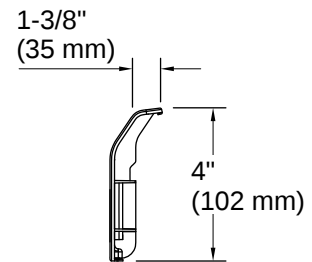

Installation Notes

Install this product according to the installation instructions.