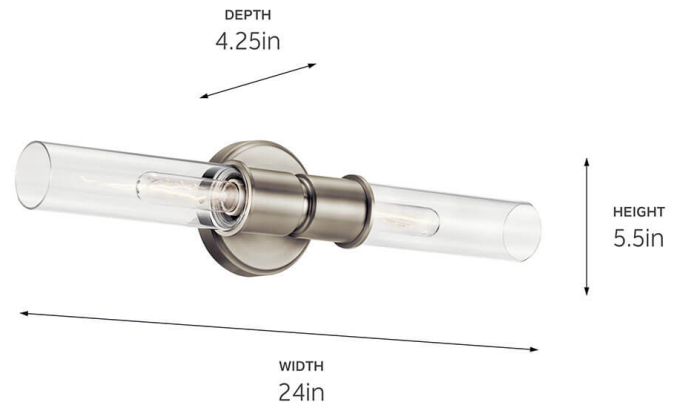

SPECIFICATIONS

Certifications/Qualifications

ADA Compliant	No
Prop65	No
Location Rating	Damp kichler.com/warranty

Dimensions

Height	24"
Width	5.5"
Height From Center Of Wall Opening (Spec Sheet)	2.75"
Extension	4.25"
Weight	3.76 LBS
Canopy Width	5.5"
Canopy Depth	1"

Electrical

Input Voltage	120 V

Light Source

Light Source	Bulb
Lamp Included	Not Included
# Of Bulbs/LED Modules	2
Max Or Nominal Watt	60 W
Lamp Type	T10
Socket Type	E26 (Medium)
Dimmable	Yes

Mounting/Installation

Interior/Exterior	Interior Product
Mounting Weight	1.5 LBS
Lead Wire Length	6
Wire Connectors	Wire Nuts

FIXTURE ATTRIBUTES

Housing/Glass

Primary Material	Steel
Shade Included	No
Shade Dimensions	2.75 DIA

Product/Ordering Information

SKU	52654NI
Finish	Brushed Nickel
UPC	783927044790

Finishes

- Black
- Brushed Nickel
- Champagne Bronze™
- Polished Nickel

ALSO IN THIS FAMILY