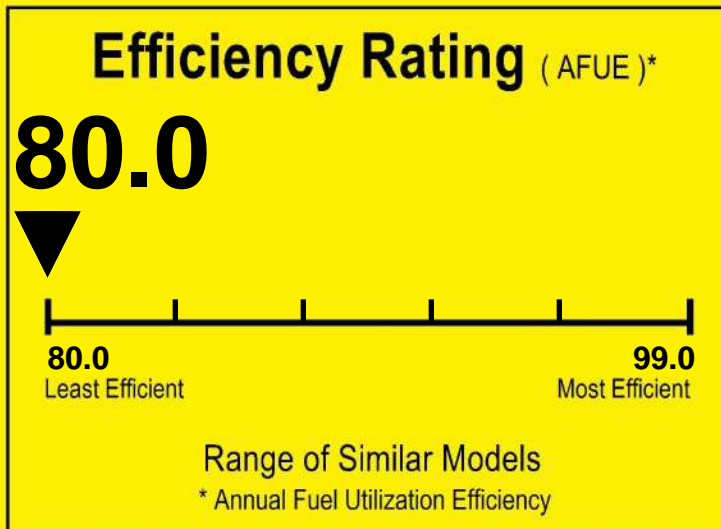

U.S. Government

Federal law prohibits removal of this label before consumer purchase.

ENERGYGUIDE

Furnace
Non-Weatherized
Natural Gas, Propane Gas

RunTru
Model A801X060BM4S***

For energy cost info, visit
productinfo.energy.gov

U.S. Government

Federal law prohibits removal of this label before consumer purchase.

ENERGYGUIDE

Furnace
Non-Weatherized
Natural Gas, Propane Gas

RunTru
Model A801X060BM4T***

For energy cost info, visit
productinfo.energy.gov