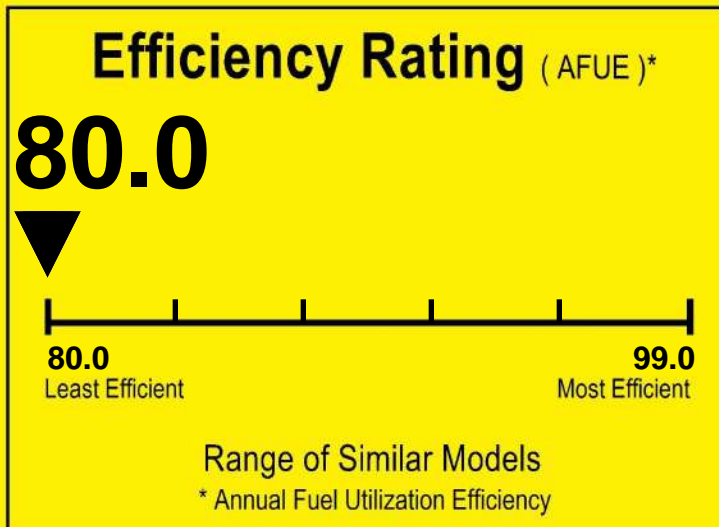

U.S. Government

Federal law prohibits removal of this label before consumer purchase.

ENERGYGUIDE

Furnace
Non-Weatherized
Natural Gas, Propane Gas

RunTru
Model A801X060BM4S***

For energy cost info, visit
productinfo.energy.gov

U.S. Government

Federal law prohibits removal of this label before consumer purchase.

ENERGYGUIDE

Furnace
Non-Weatherized
Natural Gas, Propane Gas

RunTru
Model A801X060BM4T***

For energy cost info, visit
productinfo.energy.gov