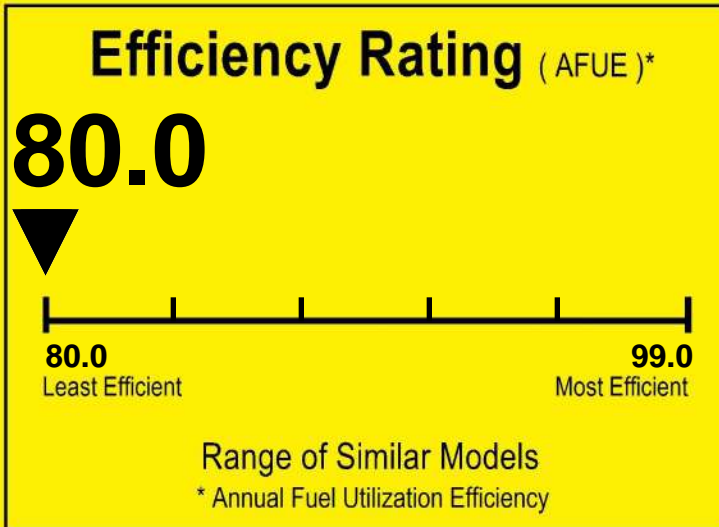

U.S. Government

Federal law prohibits removal of this label before consumer purchase.

ENERGYGUIDE

Furnace
Non-Weatherized
Natural Gas, Propane Gas

RunTru
Model A801X080BM4T***

For energy cost info, visit productinfo.energy.gov