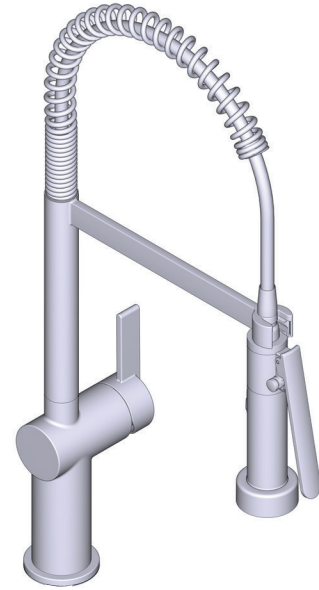

OPERATION

- Lever-style handle
- Temperature controlled by 100° arc of handle travel
- Operates with less than 5 lbs. of force
- Operates in stream or spray mode in the docked or retracted position

FLOW

- Minimum stream mode default is 1.1 gpm (4.2 L/min) @ 60 psi. In boost mode, maximum flow is 2.2 gpm (8.3 L/min) @ 60 psi, defaulting back to 1.1 gpm at boost mode exit.
- Minimum spray mode default is 1.1 gpm (4.2 L/min) @ 60 psi. In boost mode, maximum flow is 1.8 gpm (6.8 L/min) @ 60 psi, defaulting back to 1.1 gpm at boost mode exit.

CARTRIDGE

- 1255 Duralast™ Cartridge for Single Handle Faucets

STANDARDS

- Third party certified to IAPMO Green, ASME A112.18.1/CSA B-125.1 and all applicable requirements therein including NSF 61/9 & 372
- Meets CalGreen and Georgia SB370 requirements
- Complies with California Proposition 65 and with the Federal Safe Drinking Water Act
- The backflow protection system in the device consists of two independently operating check valves, a primary and a secondary which prevent backflow
- **ADA** for faucet handle operation; Wand Lever is not ADA compliant.

WARRANTY

- Lifetime limited warranty against leaks, drips and finish defects to the original consumer purchaser
- 10 year limited warranty when used in a multifamily installation
- 5 year limited warranty when used in a commercial installation
- Visit www.moen.com/support for complete details and limitations

SPECIFICATIONS

Cia™

Spring Kitchen Faucet with PowerBoost™ Pro

MODELS: 7822 Series