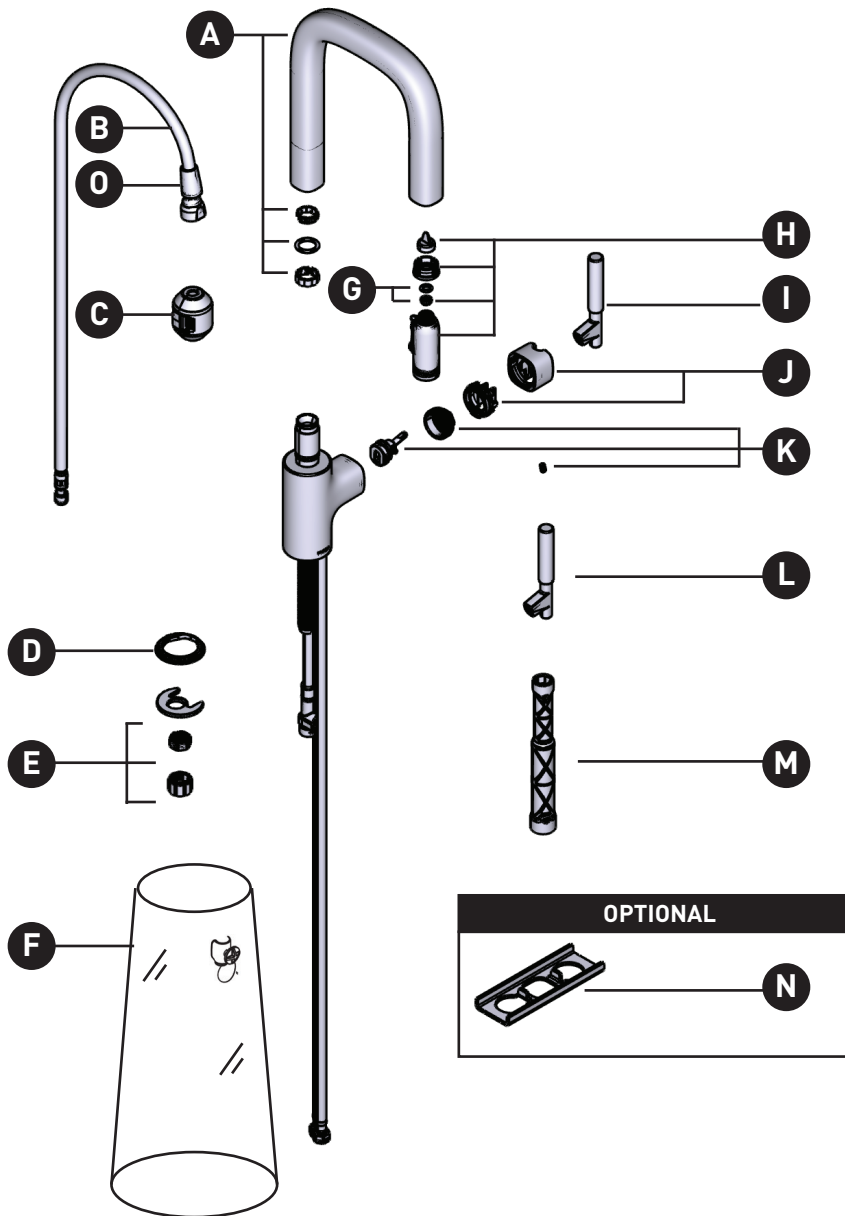

TENON™ Single-Handle Pulldown Bar Faucet S64001 Series

ORDER BY PART NUMBER

ID	Kit Number	Finish
*A	216269	See below
B	150259	(Used for Chrome & Spot Resist Stainless)
	150259B	(Used for Matte Black & Brushed Gold)
C	125989	N/A
D	168498BL	(Used for Chrome, Spot Resist Stainless, Matte Black & Brushed Gold)
E	192155	N/A
F	159060	N/A (Optional, sold separately)
G	141025	N/A
H	201993	N/A
*I	216271	See below
*J	216270	See below
K	160657	N/A
*L	216272	See below
M	118305	N/A
N	176787	N/A
O	171325	N/A

*Finish Determined by Suffix	
Finish	Description
No Suffix	Chrome
SRS	Spot Resist Stainless
BL	Matte Black
BG	Brushed Gold