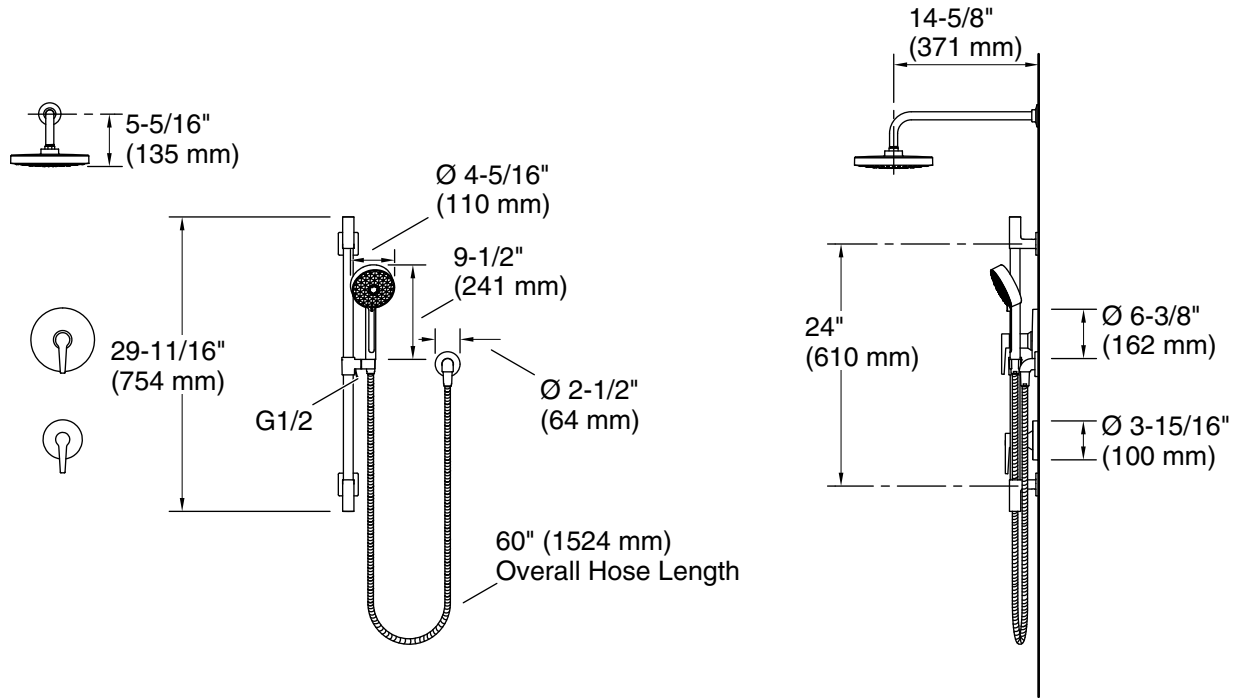

### Features

- Multifunction handshower offers three spray experiences: wide coverage, intense drenching, and targeted
- Wide coverage spray produces an encompassing spray for everyday use
- Intense drenching spray delivers a forceful spray ideal for rinsing shampoo from hair
- Targeted spray is a focused stream for targeting sore muscles or use as a utility spray
- Handshower holder pivots to adjust the angle of the spray
- Simple thumb tab smoothly transitions between sprays
- Single-function rainhead
- A single handle controls both on/off activation and temperature setting
- MasterClean™ sprayface features an easy-to-clean surface that withstands mineral buildup and maximizes spray performance
- 1.75 gpm (6.6 lpm) maximum flow rate at 45 psi (3.1 bar)
- 60" (1524 mm) hose length
- Adjustable mounting brackets offer installation flexibility
- Includes handshower, rainhead, rainhead arm with flange, wall-mount supply elbow with check valve, 24" slidebar, 60" (1524 mm) hose, valve trim, mounting hardware

### Included Components

K-10124 Right-angle Shower Arm and Flange  
K-22172 Wall-mount supply elbow with check valve  
K-72415-G Three-function handshower, 1.75 gpm  
K-76464-G 8" single-function rainhead, 1.75 gpm  
K-9514 60" Shower Hose  
K-98342 Deluxe Slidebar, 24"  
K-T97091-4 MasterShower® transfer valve trim  
K-TS74042-4 Rite-Temp® valve trim

### Technical Information

All product dimensions are nominal.

Drain included: No