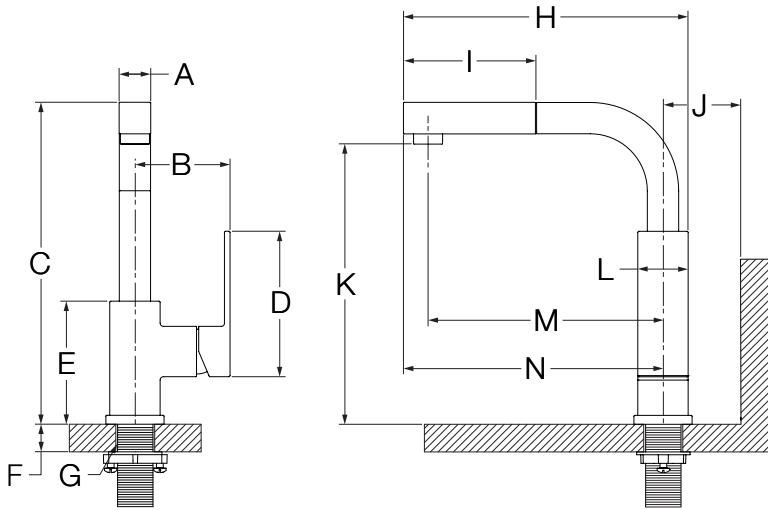

SK3610PO

Dimensions

Measurements	
A	1-1/8", 29 mm
B	3-3/8", 86 mm
C	11-5/16", 287 mm
D	5-1/8", 130 mm
E	4-5/16", 110 mm
F	Deck Thickness Ref. Max. 2-1/2", 64 mm
G	Hole Size Min. Ø 1-3/8", 35 mm Max. Ø 1-1/2", 38 mm
H	10", 254 mm
I	4-5/8", 117 mm
J	To Backsplash 4", 102 mm
K	9-7/8", 251 mm
L	1-3/4", 44 mm
M	8-1/4", 210 mm
N	9-1/8", 232 mm

Notes:

- 1) Hoses removed for clarity.
- 2) Dimensions subject to change without notice.