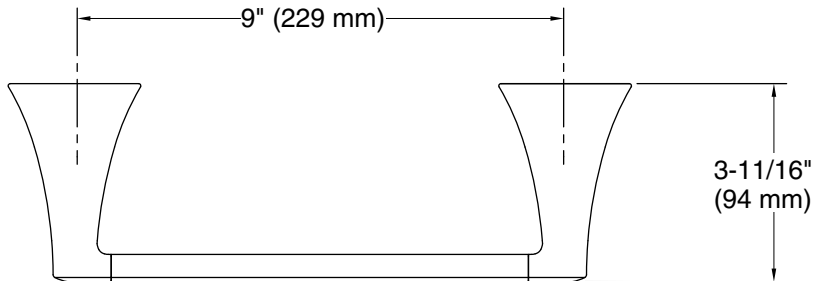

Technical Information

All product dimensions are nominal.

Material: Zinc, Stainless Steel

Notes

Install this product according to the installation guide.