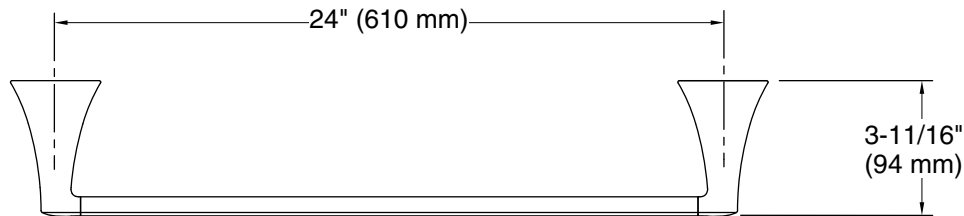

Technical Information

All product dimensions are nominal.

Material: Zinc, Stainless Steel

Notes

Install this product according to the installation guide.