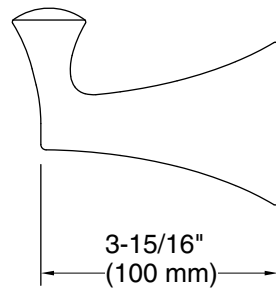

Color	Code	Description
	CP	Polished Chrome
	BN	Vibrant® Brushed Nickel
	BL	Matte Black

Technical Information

All product dimensions are nominal.

Material: Zinc

Notes

Install this product according to the installation guide.