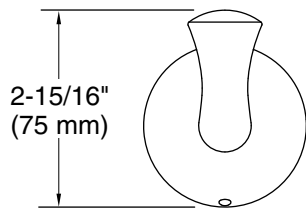

Color	Code	Description
	CP	Polished Chrome
	BN	Vibrant® Brushed Nickel
	BL	Matte Black

Technical Information

All product dimensions are nominal.

Material: Zinc

Notes

Install this product according to the installation guide.