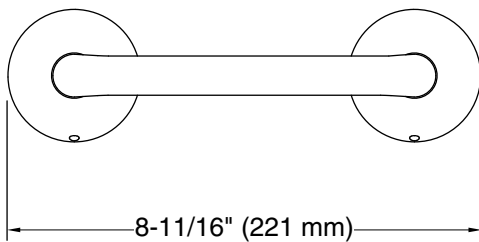

Color	Code	Description
	CP	Polished Chrome
	BN	Vibrant® Brushed Nickel
	BL	Matte Black

Technical Information

All product dimensions are nominal.

Material: Zinc

Notes

Install this product according to the installation guide.