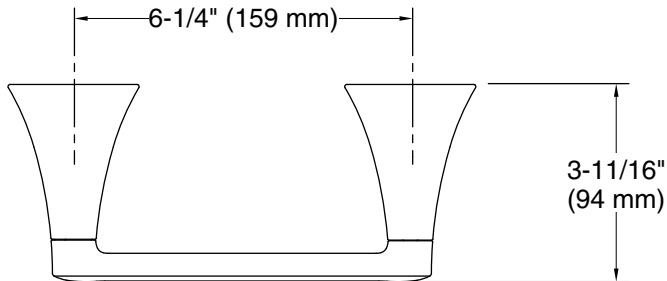

Color	Code	Description
	CP	Polished Chrome
	BN	Vibrant® Brushed Nickel
	BL	Matte Black

Technical Information

All product dimensions are nominal.

Material: Zinc

Notes

Install this product according to the installation guide.