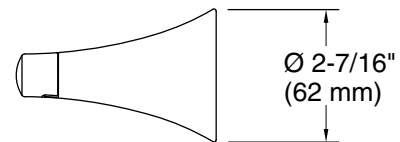

Color	Code	Description
	CP	Polished Chrome
	BN	Vibrant® Brushed Nickel
	BL	Matte Black

Technical Information

All product dimensions are nominal.

Material: Zinc

Notes

Install this product according to the installation guide.