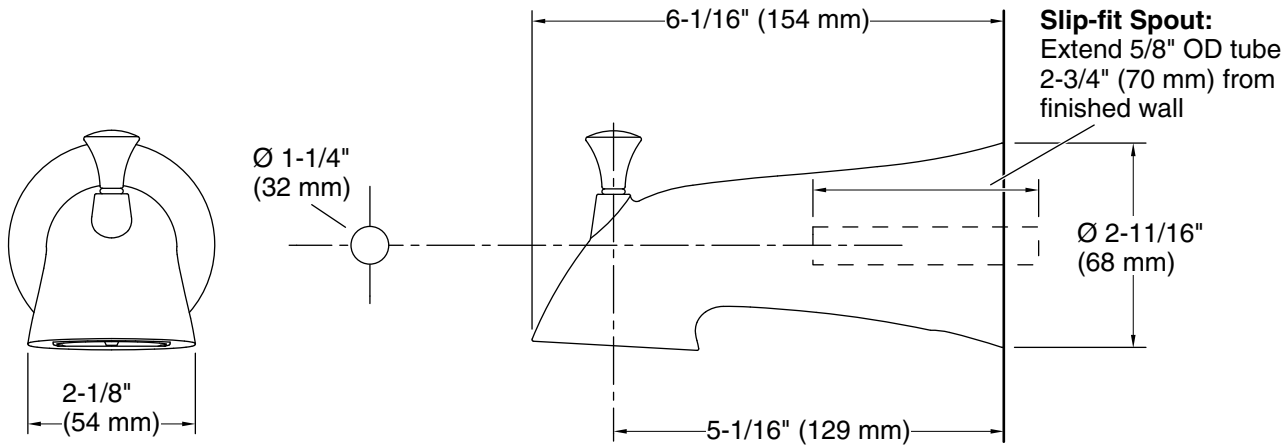

Technical Information

All product dimensions are nominal.

Drain included: No

Spout:

Spout reach: 5-1/16" (128 mm)

Notes

Install this product according to the installation guide.