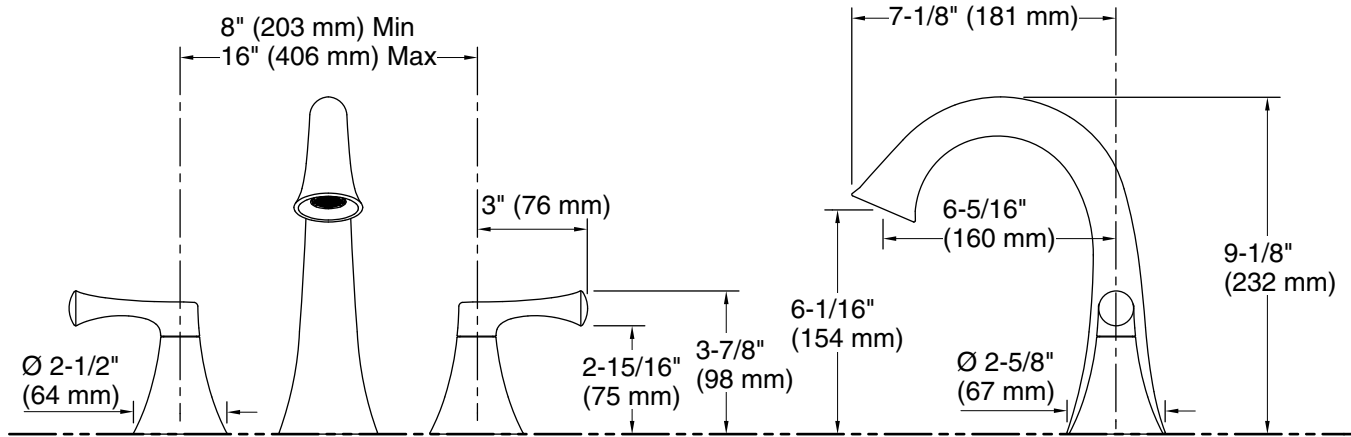

Technical Information

All product dimensions are nominal.

Drain included: No

Spout:

Spout reach: 6-1/4" (160 mm)

Notes

Install this product according to the installation guide.

ADA, OBC, CSA B651 compliant when installed to the specific requirements of these regulations.