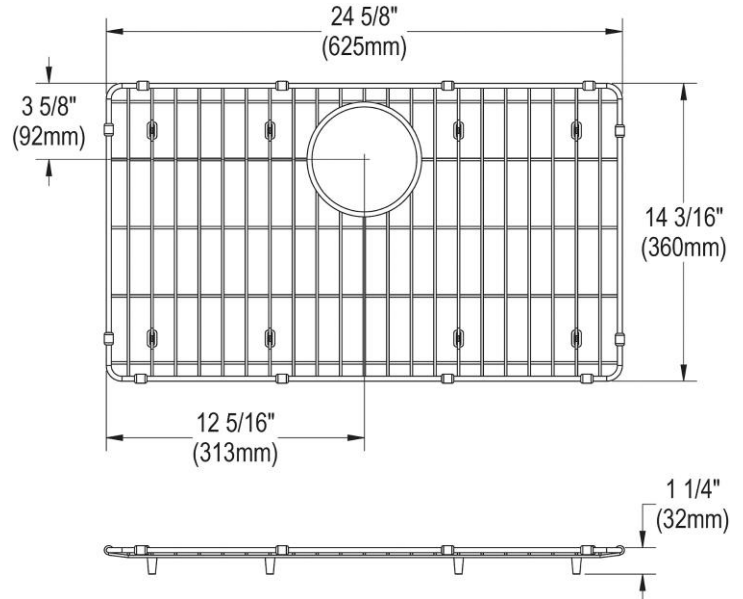

Material:	Stainless Steel
Finish:	Stainless Steel
Dimensions:	24-5/8" x 14-3/16" x 1-1/4"

A Century of Tradition and Quality.

For more than 100 years, Elkay has been making innovative products and providing exceptional customer care. We take pride in offering plumbing products that make life easier, inspire change and leave the world a better place.

[Clean and Care Manual (PDF)](#)

[Clean and Care Manual (PDF)](#)

[Warranty (PDF)](#)